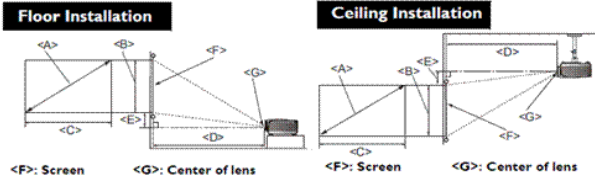

MW769 Projector

Distance Chart