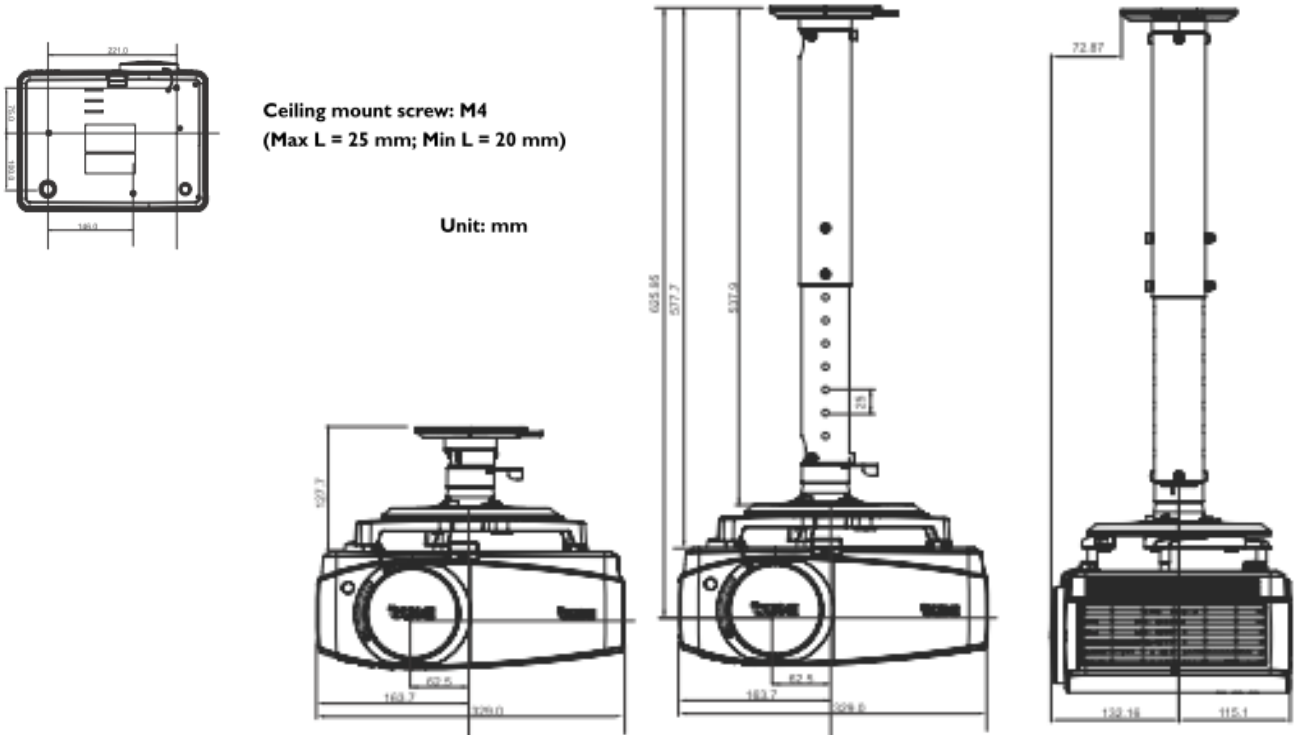

*Lamp life results will vary depending on environmental conditions and usage. Actual product's features and specifications are subject to change without notice.

MW769 Projector

Distance Chart

Screen size				Distance from screen (mm)			Vertical offset (mm)
Diagonal Inch	W mm	H mm	Min length	Average	Max length		
			(max. zoom)		(min. zoom)		
30	762	646	404	937	1170	1402	50
40	1016	862	538	1249	1559	1870	67
60	1524	1292	808	1874	2339	2804	101
80	2032	1723	1077	2499	3119	3739	135
100	2540	2154	1346	3123	3899	4674	168
150	3810	3231	2019	4685	5848	7011	252
200	5080	4308	2692	6246	7797	9348	337
250	6350	5385	3365	7808	9746	11685	421

Ceiling mount Chart

Dimension

Unit: mm