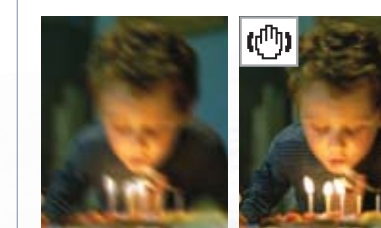

Shake-Free mode