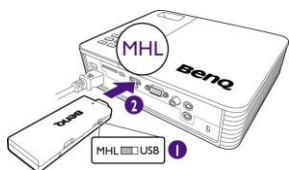

Plug in Dongle

Other Projectors