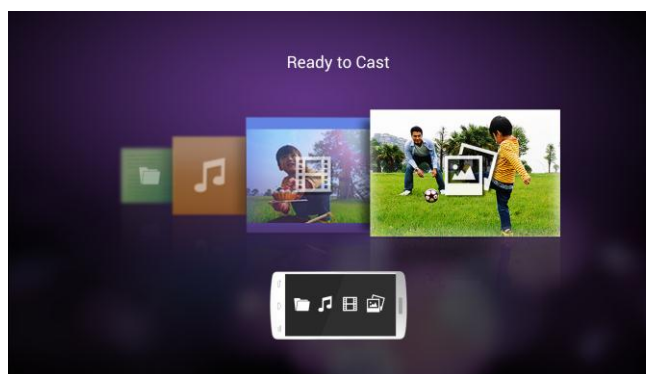

* Wireless connection speed is depended on wireless environment.