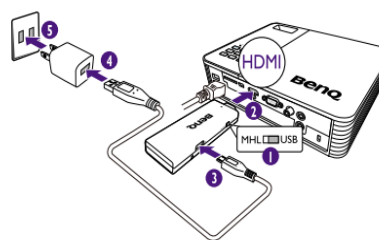

Plug in Dongle

Other Projectors

Dongle Setup Wizard page

How to use NFC to setup or Searching App from Google play and Apple store

3 Major user scenario

Waiting to be displayed

* Wireless connection speed is depended on wireless environment.