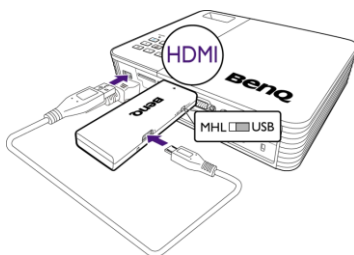

Plug in Dongle

Other Projectors