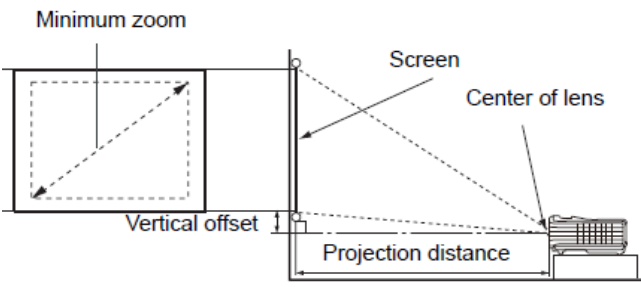

*Lamp life results will vary depending on environmental conditions and usage. Actual product's features and specifications are subject to change without notice.

Distance Chart

16:9 screen				Recommended projection distance from screen in mm			Vertical offset in mm
diagonal		Width	Height	Min length (with max. zoom)	Average	Max length (with min. zoom)	
Inches	mm	mm	mm				
30	762	664	374	-	-	1137	67
40	1016	886	498	1367	1442	1516	90
50	1270	1107	623	1709	1802	1895	112
60	1524	1328	747	2051	2162	2274	134
80	2032	1771	996	2734	2883	3032	179
100	2540	2214	1245	3418	3604	3790	224
120	3048	2657	1494	4102	4325	4548	269
150	3810	3321	1868	5127	5406	5685	336
200	5080	4428	2491	6836	7208	7580	448
220	5588	4870	2740	7520	7929	8338	493
250	6350	5535	3113	8545	9010	9475	560
300	7620	6641	3736	10254	-	-	672