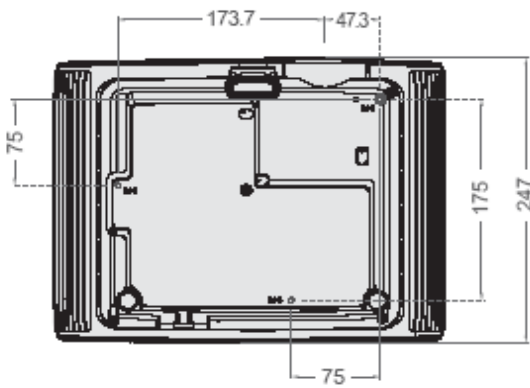

*Lamp life results will vary depending on environmental conditions and usage. Actual product's features and specifications are subject to change without notice.

Distance Chart

16:9 screen				Recommended projection distance from screen in mm			Vertical offset in mm
diagonal		Width	Height	Min length (with max. zoom)	Average	Max length (with min. zoom)	
Inches	mm	mm	mm				
30	762	664	374	-	-	1137	67
40	1016	886	498	1367	1442	1516	90
50	1270	1107	623	1709	1802	1895	112
60	1524	1328	747	2051	2162	2274	134
80	2032	1771	996	2734	2883	3032	179
100	2540	2214	1245	3418	3604	3790	224
120	3048	2657	1494	4102	4325	4548	269
150	3810	3321	1868	5127	5406	5685	336
200	5080	4428	2491	6836	7208	7580	448
220	5588	4870	2740	7520	7929	8338	493
250	6350	5535	3113	8545	9010	9475	560
300	7620	6641	3736	10254	-	-	672

Wall mount mount Chart

Ceiling mount screws:
M4 x L8 (Max. L = 12 mm, Min. L = 8 mm)

Unit: mm

Dimension