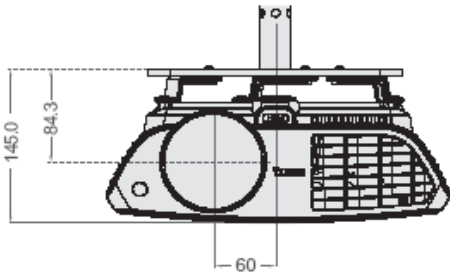

*Lamp life results will vary depending on environmental conditions and usage. Actual product's features and specifications are subject to change without notice.

Distance Chart

16:9 screen				Recommended projection distance from screen in mm			Vertical offset in mm
diagonal		Width	Height	Min length (with max. zoom)	Average	Max length (with min. zoom)	
Inches	mm	mm	mm				
30	762	664	374	-	-	1137	67
40	1016	886	498	1367	1442	1516	90
50	1270	1107	623	1709	1802	1895	112
60	1524	1328	747	2051	2162	2274	134
80	2032	1771	996	2734	2883	3032	179
100	2540	2214	1245	3418	3604	3790	224
120	3048	2657	1494	4102	4325	4548	269
150	3810	3321	1868	5127	5406	5685	336
200	5080	4428	2491	6836	7208	7580	448
220	5588	4870	2740	7520	7929	8338	493
250	6350	5535	3113	8545	9010	9475	560
300	7620	6641	3736	10254	-	-	672

Wall mount mount Chart

Ceiling mount screws:
M4 x L8 (Max. L = 12 mm, Min. L = 8 mm)

Unit: mm

Dimension