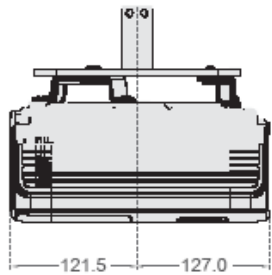

*Lamp life results will vary depending on environmental conditions and usage. Actual product's features and specifications are subject to change without notice.

Distance Chart

16:9 screen				Recommended projection distance from screen in mm			Vertical offset in mm
diagonal		Width	Height	Min length (with max. zoom)	Average	Max length (with min. zoom)	
Inches	mm	mm	mm				
30	762	664	374	-	-	1137	67
40	1016	886	498	1367	1442	1516	90
50	1270	1107	623	1709	1802	1895	112
60	1524	1328	747	2051	2162	2274	134
80	2032	1771	996	2734	2883	3032	179
100	2540	2214	1245	3418	3604	3790	224
120	3048	2657	1494	4102	4325	4548	269
150	3810	3321	1868	5127	5406	5685	336
200	5080	4428	2491	6836	7208	7580	448
220	5588	4870	2740	7520	7929	8338	493
250	6350	5535	3113	8545	9010	9475	560
300	7620	6641	3736	10254	-	-	672

Wall mount mount Chart

Ceiling mount screws:
M4 x L8 (Max. L = 12 mm, Min. L = 8 mm)

Unit: mm

Dimension