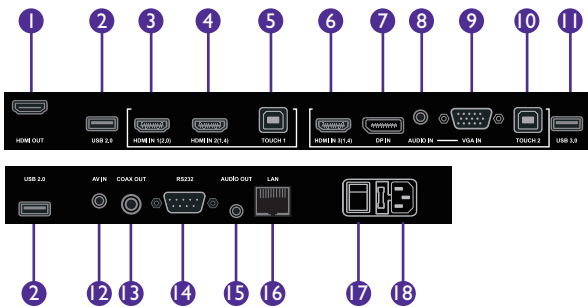

EZWrite 4.0 Annotation Tool

Microsoft Office documents can be instantly opened with EZWrite 4.0 for easy and fun annotations. The Floating Toolbar allows quick access to frequently used tools such as Whiteboard, Annotation Tools and Video Recording. Text, numbers, forms, and drawings are instantly converted with Intelligent Handwriting Recognition. Erasing is done with a palm swipe. And Tool Box includes features such as Calculator, Geometry Recognition, Timer, Buzzer, Team Post and Score Board.

Intuitive Design

The smart teaching design of RP860K incorporates front I/O, a sound bar with two front speakers and integrated pen tray. It is equipped with NFC sensor and NFC pen.

InstaQShare Wireless Collaboration Solution

Smart Account Management System

Smart AMS features multi-account management via NFC technology allowing teachers to directly access personal system settings simply by tapping an ID card on the RP860K's front-bezel sensor:

Input and Output Terminals

- | | |
|----------------------|-----------------|
| 1 HDMI Output | 10 Touch 2* |
| 2 USB 2.0 | 11 USB 3.0 |
| 3 HDMI Input 1 (2.0) | 12 AV Input |
| 4 HDMI Input 2 (1.4) | 13 COAX Output |
| 5 Touch 1* | 14 RS232 |
| 6 HDMI Input 3 (1.4) | 15 Audio Output |
| 7 DisplayPort Input | 16 LAN |
| 8 Audio Input | 17 Power Switch |
| 9 VGA Input | 18 AC Input |