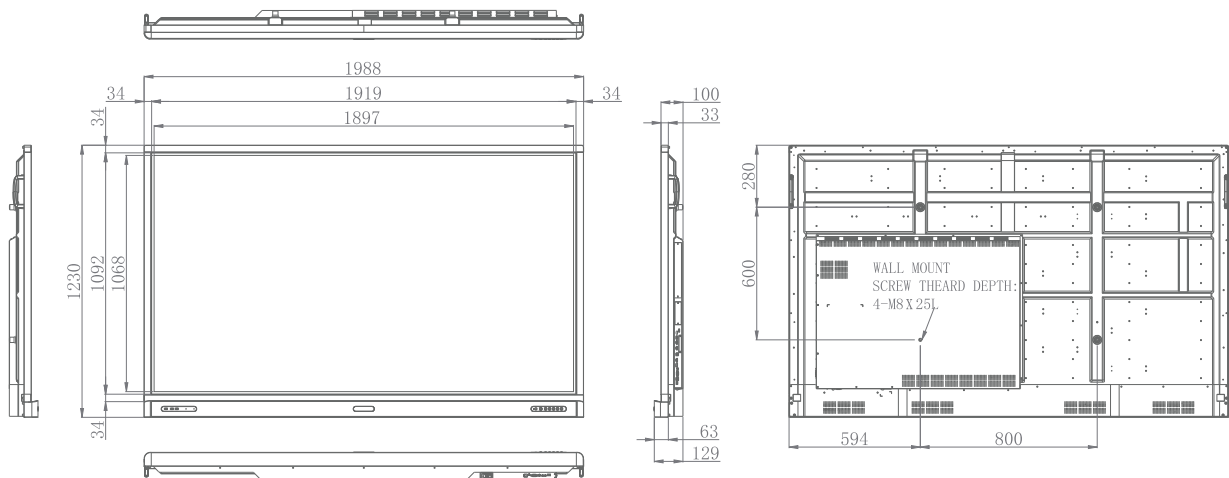

Specifications

Panel	Screen Size	86"		
	Resolution	3840 x 2160		
	Brightness (Typ.)	330 nits		
	Contrast Ratio (Typ.)	1200 : 1		
	Viewing Angle (H / V)	178° / 178°		
	Response Time (G-t-G)	8ms		
	Backlight Life	30,000 hours		
	Operating Hours	18 / 7		
Power	Orientation	Landscape		
	Type	Internal		
	Power Supply	100V ~ 240V, 50Hz / 60Hz		
	Power Consumption	Maximum	530W	
		Typical	371W	
		Standby mode	<0,5W	
		Off Mode	0W	
	AC Power Switch	Yes		
Wake up	VGA / HDMI			
Touch	Technology, Number of Touches	IR, 20 points		
	Interface	USB x 2		
Glass	Tempered Glass, Hardness	4 mm, 7H		
	AG Coating	80%		
Caring	Eye-Care Solution	Smart Eye-Care		
	Germ-Resistant Screen	Yes		
Environment	Operation Temperature	0°C ~ 40°C		
	Operating Humidity	10% ~ 90% RH non-condensing		
Connectivity	Input	VGA	x 1	
		HDMI 2.0	x 1	
		HDMI 1.4	x 2	
		Display Port	x 1	
		Audio Input	x 1 (3.5 mm)	
	Output	HDMI	x 1	
		Audio Output	x 1 (3.5 mm)	
		USB	USB 3.0	x 1
	RS232	USB 2.0	x 5	
	RJ45	Yes	Yes	
Remote Controller	Yes	Yes		
Audio	Internal Speaker	16W x 2		
	Dimension	Screen	1988 x 1230 x 129 mm	
Package		2211 x 1420 x 280 mm		
Mechanical	Weight	Screen	81 kg	
		Package	108 kg	
	Bezel Width	34 mm (Top / Side), 104 mm (Bottom)		
	Wall Mounting (VESA) (Screw Type / Max. Length)	800 x 600 mm M8 x 25 mm		
	Slot-in PC	Yes		
	Compartment for Wi-Fi dongle	Yes		
	NFC sensor	Yes		
Pen Tray	Yes			
Accessory	Remote controller, Power cord, VGA cable, USB cable, Audio cable, Touch pen (x 2), Quick Start Guide			

Dimensions

BenQ Europe B.V.

Meerenakkerweg 1-17
5652 AR Eindhoven
The Netherlands
Tel: +31 88 8889200

BenQ.eu

© 2017 BenQ Corp. Specifications may vary by region, please visit your local stores for details. Actual product's features and specifications are subject to change without notice. This material may include corporate names and trademarks of third parties which are the properties of the third parties respectively.

Scan the QR Code
for more information

BENQ