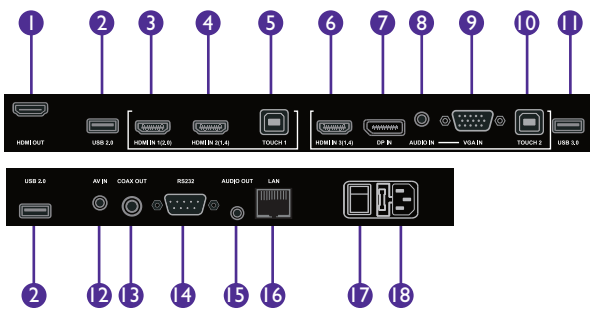

Input and Output Terminals

1 HDMI Output	10 Touch 2*
2 USB 2.0	11 USB 3.0
3 HDMI Input 1 (2.0)	12 AV Input
4 HDMI Input 2 (1.4)	13 COAX Output
5 Touch 1*	14 RS232
6 HDMI Input 3 (1.4)	15 Audio Output
7 DisplayPort Input	16 LAN
8 Audio Input	17 Power Switch
9 VGA Input	18 AC Input

*Touch 1 works only with HDMI 1 and HDMI 2.

*Touch 2 works only with HDMI 3, DisplayPort Input and VGA Input.

RP654K
65" Interactive Flat Panel
Education

BenQ