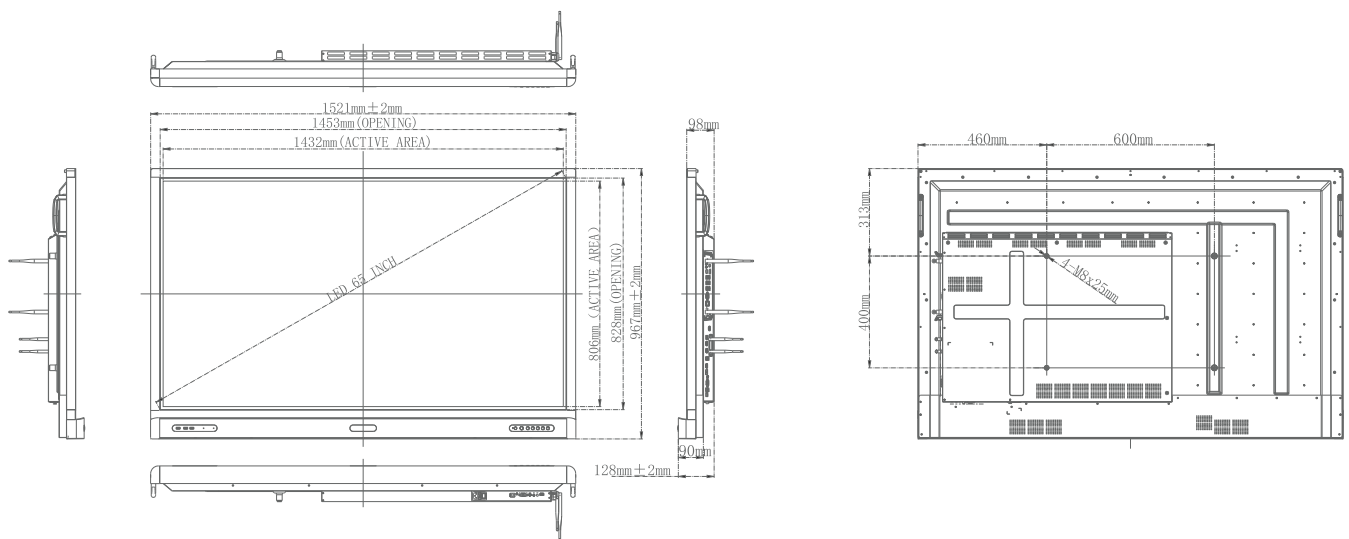

Specifications

Panel	Screen Size	65"		
	Resolution	3840 x 2160		
	Brightness (Typ.)	350 nits		
	Contrast Ratio (Typ.)	1200 : 1		
	Viewing Angle (H / V)	178° / 178°		
	Response Time (G-t-G)	8ms		
	Backlight Life	30,000 hours		
	Operating Hours	18 / 7		
Power	Orientation	Landscape		
	Type	Internal		
	Power Supply	100V ~ 240V, 50Hz / 60Hz		
	Power Consumption	Maximum	300W	
		Typical	210W	
		Standby mode	< 0,5W	
		Off Mode	0W	
	AC Power Switch	Yes		
Wake up	VGA / HDMI			
Touch	Technology, Number of Touches	IR, 20 points		
	Interface	USB x 2		
Glass	Tempered Glass, Hardness	4 mm, 7H		
	AG Coating	80%		
Caring	Eye-Care Solution	Smart Eye-Care		
	Germ-Resistant Screen	Yes		
Environment	Operation Temperature	0°C ~ 40°C		
	Operating Humidity	10% ~ 90% RH non-condensing		
Connectivity	Input	VGA	x 1	
		HDMI 2.0	x 1	
		HDMI 1.4	x 2	
		Display Port	x 1	
		Audio Input	x 1 (3.5 mm)	
	Output	HDMI	x 1	
		Audio Output	x 1 (3.5 mm)	
	USB	USB 3.0	x 1	
		USB 2.0	x 5	
	RS232	Yes		
RJ45	Yes			
Remote Controller	Yes			
Audio	Internal Speaker	16W x 2		
	Dimension	Screen	1521 x 967 x 128 mm	
Package		1720 x 1113 x 280 mm		
Mechanical	Weight	Screen	49 kg	
		Package	61 kg	
	Bezel Width	34 mm (Top / Side), 104 mm (Bottom)		
	Wall Mounting (VESA) (Screw Type / Max. Length)	600 x 400 mm M8 x 25 mm		
	Slot-in PC	Yes		
	Compartment for Wi-Fi dongle	Yes		
	NFC sensor	Yes		
	Pen Tray	Yes		
Accessory	Remote controller, Power cord, VGA cable, USB cable, Audio cable, Touch pen (x 2), Quick Start Guide			

Dimensions

BenQ Europe B.V.

Meerakkerweg 1-17
5652 AR Eindhoven
The Netherlands
Tel: +31 88 8889200

BenQ.eu

© 2017 BenQ Corp. Specifications may vary by region, please visit your local stores for details. Actual product's features and specifications are subject to change without notice. This material may include corporate names and trademarks of third parties which are the properties of the third parties respectively.

Scan the QR Code
for more information

BENQ