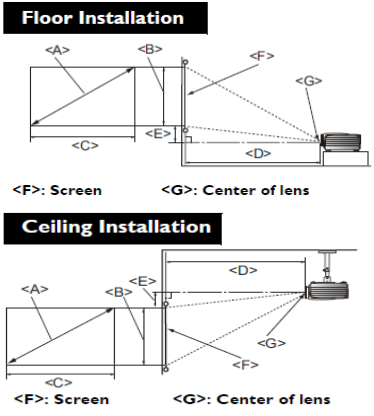

*Lamp life results will vary depending on environmental conditions and usage. Actual product's features and specifications are subject to change without notice.

W1070 Digital Projector

Distance Chart

■ The screen aspect ratio is 16:9 and the projected picture is 16:9