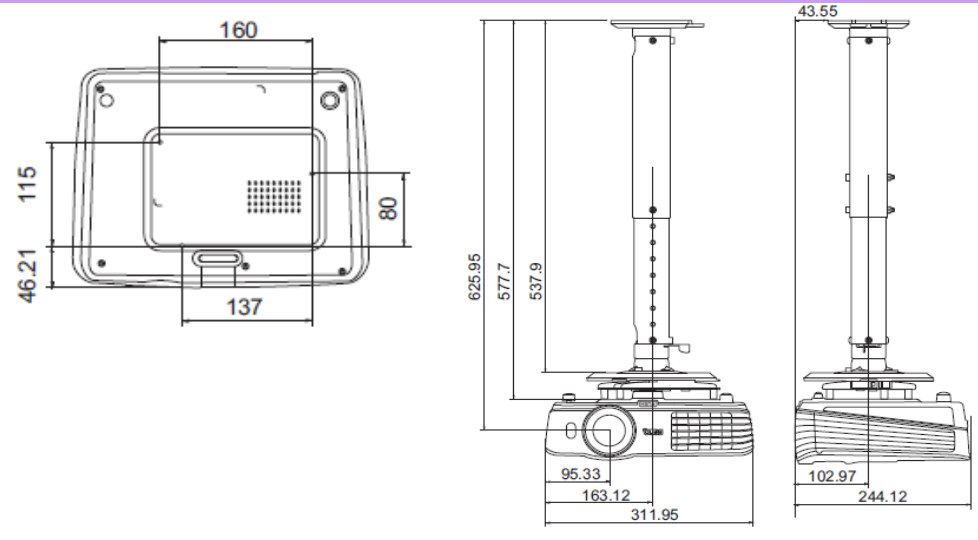

Wall mount/Ceiling mount Chart

⊙ Ceiling mount screws:
**M4 (Max L = 25 mm;
Min L = 20 mm)**

Unit: mm