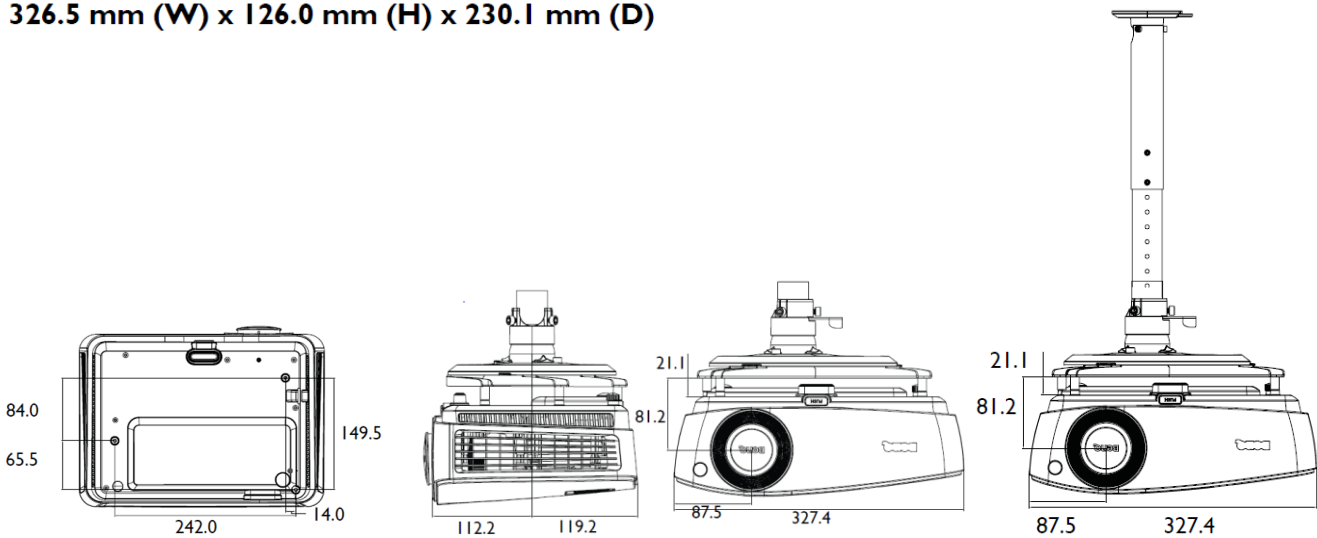

Dimensions	Dimensions(W x H x D)	327.4 x 126 x 230.1mm
	Weight	2.6kg

Power	Power Supply	AC100 to 240 V, 50 to 60 Hz
	Power Consumption	265W(typical), Standby<0.5W

Audible Noise	34/32 dBA (Normal/Economic mode)
----------------------	----------------------------------

*Lamp life results will vary depending on environmental conditions and usage. Actual product's features and specifications are subject to change without notice.

MX661 Digital Projector

Distance Chart

Screen size		Projection distance (mm)			Vertical offset (mm)		
Diagonal	W (mm)	H (mm)	Min distance	Average		Max distance	
			(max. zoom)			(min. zoom)	
30	762	610	457	1200	1260	1320	69
40	1016	813	610	1600	1680	1760	91
50	1270	1016	762	2000	2100	2200	114
60	1524	1219	914	2400	2520	2640	137
80	2032	1626	1219	3200	3360	3520	183
100	2540	2032	1524	4000	4200	4400	229
120	3048	2438	1829	4800	5040	5280	274
150	3810	3048	2286	6000	6300	6600	343
200	5080	4064	3048	8000	8400	8800	457
220	5588	4470	3353	8800	9240	9680	503
250	6350	5080	3810	10000	10500	11000	572
300	7620	6096	4572	12000	12600	13200	686

Wall mount/Ceiling mount Chart

326.5 mm (W) x 126.0 mm (H) x 230.1 mm (D)

Dimension