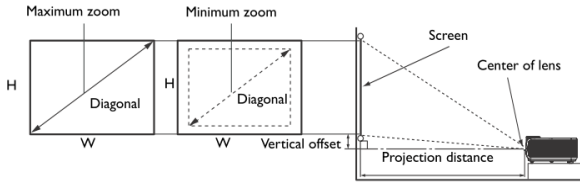

Dimensions	Dimensions(W x H x D)	327.4 x 126 x 230.1mm
	Weight	2.6kg

Power	Power Supply	AC100 to 240 V, 50 to 60 Hz
	Power Consumption	265W(typical), Standby<0.5W

Audible Noise	34/32 dBA (Normal/Economic mode)
----------------------	----------------------------------

*Lamp life results will vary depending on environmental conditions and usage. Actual product's features and specifications are subject to change without notice.

MX661 Digital Projector

Distance Chart

Screen size		Projection distance (mm)			Vertical offset (mm)		
Diagonal	W (mm)	H (mm)	Min distance	Average		Max distance	
			(max. zoom)			(min. zoom)	
30	762	610	457	1200	1260	1320	69
40	1016	813	610	1600	1680	1760	91
50	1270	1016	762	2000	2100	2200	114
60	1524	1219	914	2400	2520	2640	137
80	2032	1626	1219	3200	3360	3520	183
100	2540	2032	1524	4000	4200	4400	229
120	3048	2438	1829	4800	5040	5280	274
150	3810	3048	2286	6000	6300	6600	343
200	5080	4064	3048	8000	8400	8800	457
220	5588	4470	3353	8800	9240	9680	503
250	6350	5080	3810	10000	10500	11000	572
300	7620	6096	4572	12000	12600	13200	686