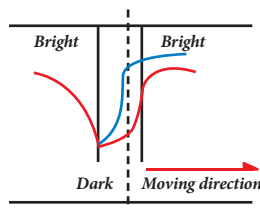

with AMA=Ave. 8ms