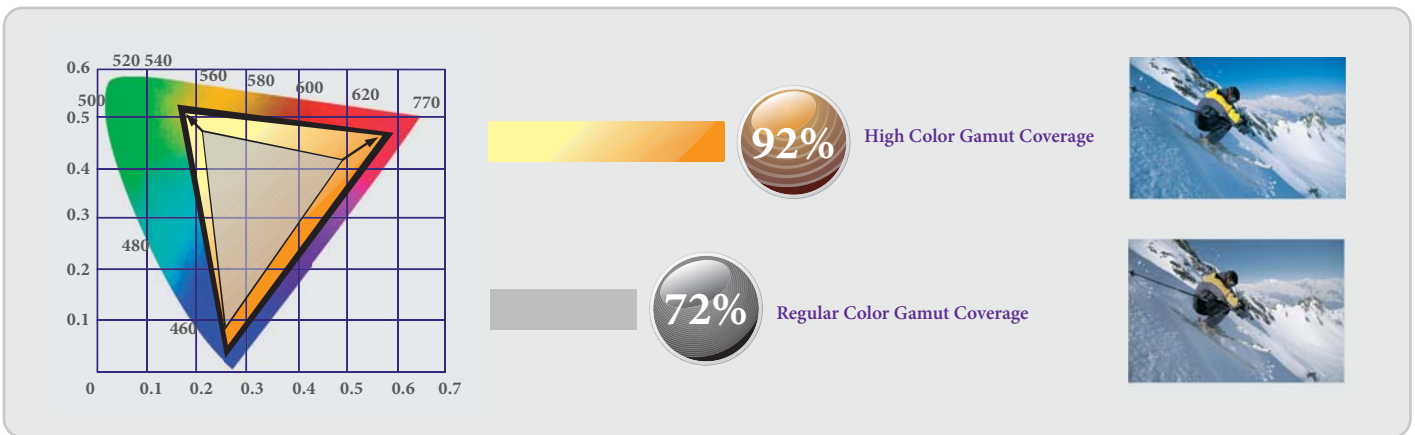

It's Kaleidoscopic. A Color Gamut of 92%.

The X-Series is designed to deliver. Our color saturation is super high and the images we render are more colorful and vivid.