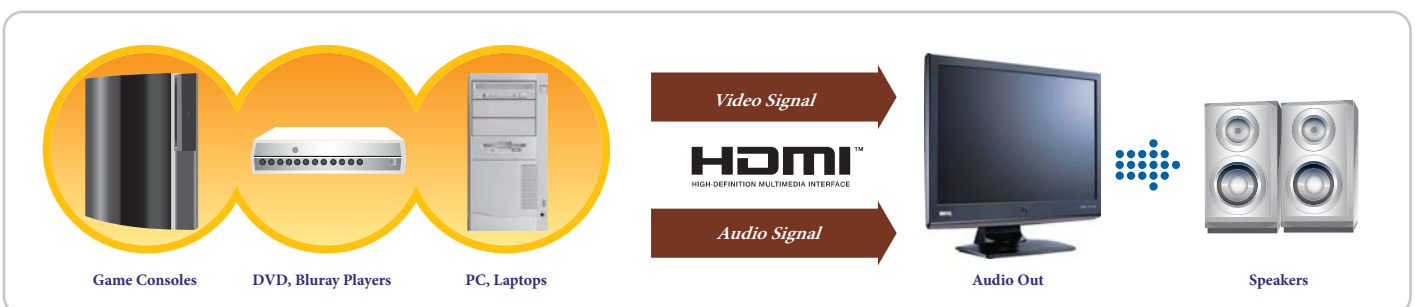

HDMI for maximum versatility

Not only the outstanding visual quality, the 5Gbps digital bandwidth also transmits audio signals through your monitor. Better still, HDMI saves you the trouble of fumbling for connections on input devices (i.e. computer, game console or a DVD player) with a direct audio out plug from the X series.