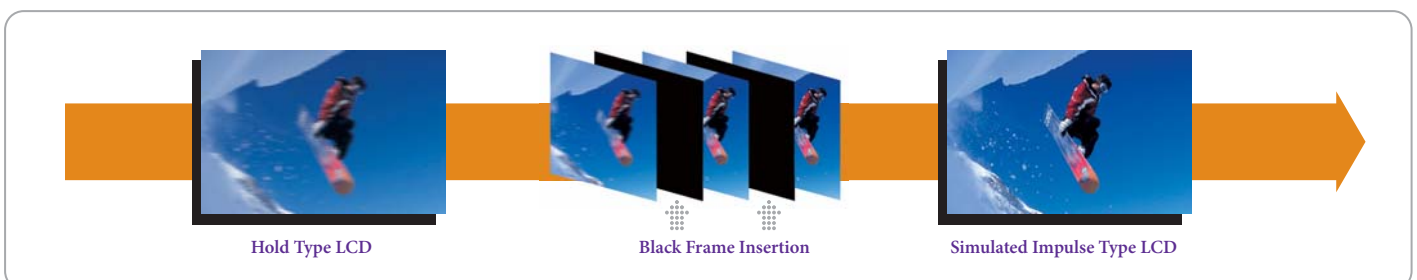

SPD (Simulated Pulsed Driving) Technology

SPD inserts a black frame in between motion frames to make your visual experience clearer. That's because the human eye needs a rest. SPD predicts and imitates the response of the human eye to animated visuals to create images that are as stable and clear.