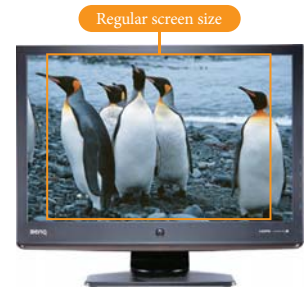

Enjoying Wider Entertainment

Widescreen LCD can reduce black bars and maximize the picture size to provide a more compatible format with your favorite blockbusters which mostly are originally wide format.