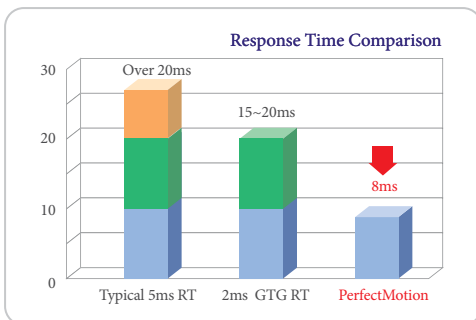

### MPRT (Motion Picture Response Time)

MPRT (Motion Picture Response Time), promoted by VESA (Video Electronics Standards Association), to define the real response time which can truly reflect the human visual effect. The MPRT of a normal LCD monitor with 5ms typical (on and off) response time will be above 20 ms. With AMA Technology (GTG response time), the MPRT will be around 15-20 ms. With PerfectMotion Technology, the MPRT will be below 12 ms or even better!