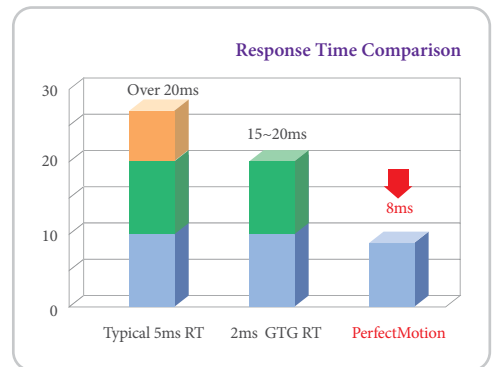

Let the Games begin with PerfectMotion !

BenQ's exclusive PerfectMotion is a set of technologies that increases speed and partners with the human eye for maximum results. To break all records in response time, BenQ's PerfectMotion combines AMA & SPD technology. Together they deliver a blistering 8ms MPRT (Motion Picture Response Time) of the highest order which is even faster than 2ms GTG response time!