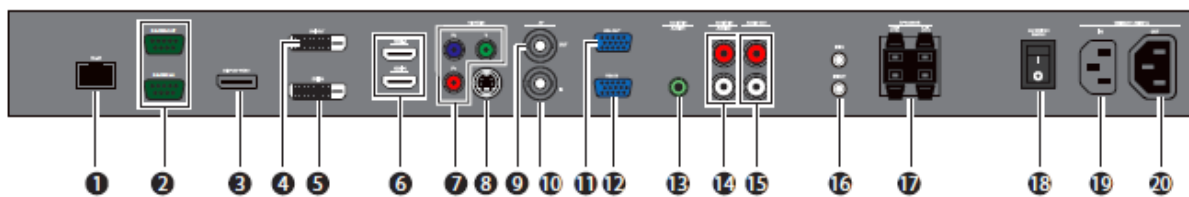

## Input/output terminals

No.	Name	Description
1	RJ-45	Connects to the RJ-45 port on your Ethernet or router.
2	RS232C IN/OUT	For external control and multi-display operation. <ul style="list-style-type: none"> <li>• <b>RS232C IN:</b> receives control signals from a computer or another display.</li> <li>• <b>RS232C OUT:</b> outputs control signals from the <b>RS232C IN</b> input to another display.</li> </ul>
3	DISPLAY PORT	Connects to a DisplayPort compatible device.
4	DVI-OUT	Outputs DVI signals from the <b>DVI-IN</b> to another display.
5	DVI-IN	Receives DVI signals from an external device (such as a computer).
6	HDMI-1/HDMI-2	Receives HDMI signals from an external device (such as a Blu-ray disc player).
7	VIDEO IN (YPbPr)	Receives component video (YPbPr) signals from an external device (such as a DVD player, HDTV device or Laser disc player).
8	VIDEO IN (S-VIDEO)	Receives S-Video signals from an external device (such as a VCR or DVD player).
9	AV OUT	Outputs composite video signals from the <b>AV IN</b> input to another display.
10	AV IN	Receives composite video signals from an external device (such as a VCR or DVD player).
11	VGA OUT	Outputs analog RGB signals from the <b>VGA IN</b> input to another display.
12	VGA IN	Receives analog RGB signals from an external device (such as a computer).
13	AUDIO IN (AUDIO1)	Receives audio signals from an external device (such as a computer).
14	AUDIO IN (AUDIO2)	Receives audio signals from an external device (such as a VCR or DVD player).
15	AUDIO OUT (R/L)	Outputs audio signals to an external device.
16	IR-IN/IR-OUT	<ul style="list-style-type: none"> <li>• <b>IR-IN:</b> For use with an IR Extender - to ensure better responsiveness from the remote control.</li> <li>• <b>IR-OUT:</b> Outputs the IR signal from the <b>IR-IN</b> input to another display.</li> </ul>
17	SPEAKERS (R/L)	Outputs audio signals to external speakers.
18	AC SWITCH ON/OFF	Turns on or off the main power.
19	AC IN	Connects to a power outlet via the supplied power cord.
20	AC OUT	Relays the AC power from the <b>AC IN</b> jack to another display.