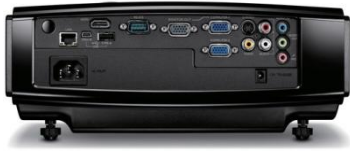

BenQ MX760 Digital Projector

PICTURE BY
DLP
TEXAS INSTRUMENTS

Projection System	DLP® by Texas Instruments®	
Native Resolution	XGA (1024 x 768)	
Resolution Supported	VGA (640 x 480) to UXGA (1600 x 1200)	
Brightness	3700 ANSI Lumens	
Contrast Ratio	5300:1 (Full on / Full off)	
Image Size	18" to 300"	
Throw Ratio	1.4 to 2.24 (70° @ 2M)	
Zoom Ratio	Manual Zoom, 1.6:1	
Keystone correction	Auto Keystone; Manual Vertical ± 40 Degree	
Lens	F= 2.45 ~ 3.07 Lens shift: vertical: 110% ~ 130%	
Lamp Life	300W, 2000 / 3000 hours (Normal / Economic mode)	
Lamp Warranty	12 months or 2,000 cumulative hours whichever comes first	
Operational Noise	35 / 30 dB (Normal / Economic mode)	
Displayable Colours	Full 1.07 billion color palette	
Aspect Ratio	4:3 Native, 5 aspect ratio selectable	
Horizontal Frequency	31 ~ 99 kHz	
Vertical Scan Rate	48 ~ 120 Hz	
Input Terminals	PC: Analog RGB: D-sub 15 pin x2 LAN networking: RJ-45 x1 (LAN Display) USB connector: - Type A x1 (USB reader) - Type mini B x1 (USB display)	A/V: HDMI x1 S-Video: Mini Din 4 pin x1 Composite Video: RCA x1 Component Video: D-sub 15 pin x2 (shared with analog RGB) Microphone: Stereo Mini Jack x1 Audio L/R : RCA x2
Output Terminals	PC: D-sub 15 pin x1 DC 12V trigger x1	Audio: Variable Audio Out : Stereo Mini Jack x1 Speaker: 10W x2
Control Terminals	Serial Connector: RS232 9 pin (male) RJ45 x1	USB connector: Type mini B x1
Video Compatibility	NTSC / PAL / SECAM	
HDTV Compatibility	480i / 480p / 576i / 576p / 720p / 1080i / 1080p	
Dimensions (HxWxD)	128 x 290 x 252 mm	
Weight	Net weight: 2.25 kg. Gross weight: 3.3 kg.	
Auto Switching Power Supply	100 to 240 VAC, 50/60 Hz	
Power consumption	250W, Standby < 1W	
On-Screen Display Language	Bulgarian / Croatian / Czech / Danish / Dutch / English / Finnish / French / German / Greek / Hungarian / Indonesian / Italian / Japanese / Korean / Norwegian / Polish / Portuguese / Romanian / Russian / Simplified Chinese / Spanish / Swedish / Turkish / Thai / Traditional Chinese (26 Languages)	
Picture Modes	Dynamic Mode sRGB Mode Presentation Mode	Cinema Mode User 1 Mode User 2 Mode
Functions	BrilliantColor™ Blank VIDI™ Panel Key Lock 3D Color Management Auto Off Crestron LAN Control Security Password Closed Captioning HDTV Compatible	Digital Zoom (x2) High Altitude Mode Variable Audio Out "Q?" Hot Key for FAQ Quick Cooling 3D Ready Quick Auto Search Freeze PJLink Compatible Teaching Template
Included accessories	Quick Start Guide Manual CD Remote Control w/ battery	VGA Cable Power Cord Soft Carry Case
Accessories (Optional)	Presentation Plus Ceiling Mount	Spare Lamp Kit Wireless Dongle