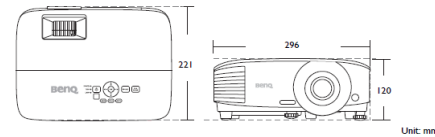

Dimensions

296 mm (W) x 120 mm (H) x 221 mm (D)