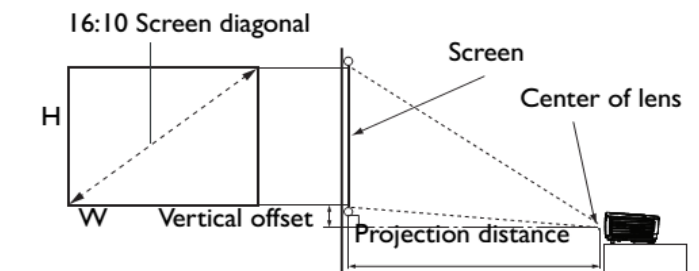

MW724

Screen size			Distance from screen (mm)			Vertical offset (mm)	
Diagonal	W	H	Min length (max. zoom)	Average	Max length (min. zoom)		
40	1016	862	538	933	1107	1280	66
60	1524	1292	808	1416	1677	1937	102
80	2032	1723	1077	1900	2247	2595	135
100	2540	2154	1346	2384	2818	3252	168
120	3048	2585	1615	2867	3388	3909	201
150	3810	3231	2019	3593	4244	4895	251
200	5080	4308	2692	4802	5670	6538	335
250	6350	5385	3365	6011	7096	8181	422
300	7620	6462	4039	7220	8522	9827	505

Wall mount/Ceiling mount Chart

Dimension

*Lamp life results will vary depending on environmental conditions and usage. Actual product's features and specifications are subject to change without notice.