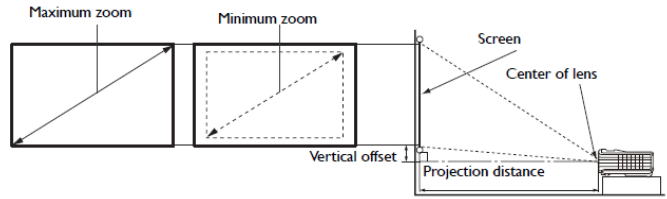

MW721 Projector

Distance Chart

Screen size				Distance from screen (mm)			Vertical offset (mm)
Diagonal	W	H	Min length	Average	Max length		
Inch	mm	(mm)	(max. zoom)		(min. zoom)		
40	1016	862	538	1046	1203	1359	54
50	1270	1077	673	1307	1503	1699	67
60	1524	1292	808	1569	1804	2039	81
80	2032	1723	1077	2092	2405	2719	108
100	2540	2154	1346	2614	3007	3399	135
120	3048	2585	1615	3137	3608	4078	162
150	3810	3231	2019	3922	4510	5098	202
200	5080	4308	2692	5229	6013	6797	269
220	5588	4739	2962	5752	6614	7477	296
250	6350	5385	3365	6536	7516	8497	337
300	7620	6462	4039	7843	9020	10196	404