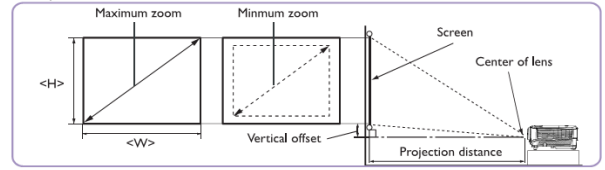

MW519 Digital Projector

Distance Chart

Diagonal	Screen size			Projection distance (mm)			Vertical offset (mm)	
	Inch	mm	W (mm)	H (mm)	Min distance (max. zoom)	Average		Max distance (min. zoom)
30	762	646	403	1018	1127	1235	61	
40	1016	861	538	1273	1420	1567	83	
50	1270	1077	673	1564	1731	1897	105	
60	1524	1292	807	1871	2047	2223	126	
80	2032	1723	1077	2435	2658	2881	164	
100	2540	2153	1346	3014	3276	3538	205	
120	3048	2584	1615	3594	3894	4194	251	
150	3810	3230	2019	4465	4823	5180	313	
200	5080	4307	2692	5916	6369	6822	416	
220	5588	4738	2961	6496	6987	7478	457	
250	6350	5384	3365	7367	7916	8464	521	
300	7620	6461	4038	8818	9462	10106	624