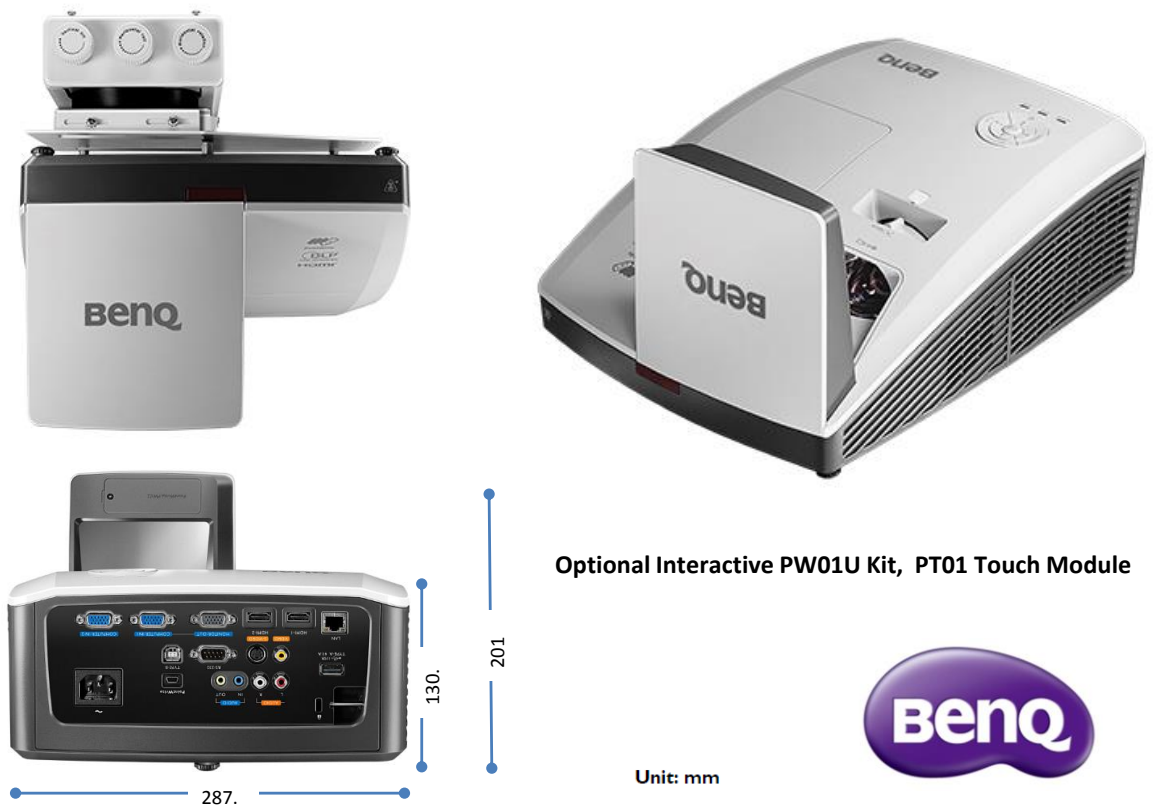

Interface	Computer in (D-sub 15pin)	x 2(Shared with component)
	Monitor out (D-sub 15pin)	x 1
	Composite Video in (RCA)	x 1
	S-Video in (Mini DIN 4pin)	x 1
	HDMI/MHL	x 2(HDMI 1 with MHL)
	Audio in (Mini Jack)	x 1
	Audio out (Mini Jack)	x 1
	Audio L/R	x 1
	Speaker	10W x 2
	USB (Type mini B)	x 1 (PointWrite interactive module)
	USB (Type B)	x 1 (FW download)
	USB(Type A)	x 1 (5V 2A Power for PT02 Touch module)
	RJ45	x 1 (LAN control)
	RS232 (DB-9pin)	x 1
IR Receiver	x 1 (Front)	

Dimensions	Dimensions(W x H x D)	373.3*287.5*130.2mm (w/o Mirror)
		373.3*287.5*201mm(w Mirror)

Weight	5KG(w/o wall mount)
---------------	---------------------

Power	Power Supply	AC100 to 240 V, 50 to 60 Hz
	Power Consumption	typical 380W, stanby power <0.5W

Wall mount/Ceiling mount Chart

Dimension

Optional Interactive PW01U Kit, PT01 Touch Module

Unit: mm

BenQ Scalable Interactive System

BenQ PointWrite interactive projectors turn any surface into an interactive whiteboard by utilizing an innovative infrared technology to detect transmitter light emitted from the PointWrite Pen or touch module that enable the camera to detect the finger or object movements. This allows teachers to invite students up to the board to make notes, answer questions, or collaborate on digital paintings, sparking creativity, imagination and lots of fun. Easy to set up and flexible to use, these education projectors make a cost-efficient and affordable option for every classroom.

Key features

- Compatible with series BenQ short throw and ultra-short throw projector
- Supports up to 4 pens/fingers
- Dual screen touch for ultra wide working space.
- Effortless setup with only 1 second auto calibration*
- An ultra-fast 0.016-second response time for a smooth writing experience