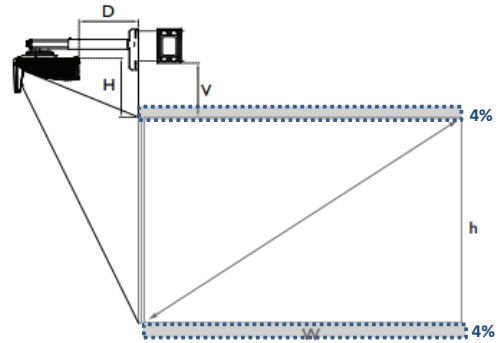

Dimensions	Dimensions(W x H x D)	373.3*287.5*130.2mm (w/o Mirror)
		373.3*287.5*201mm(w Mirror)

Weight	5KG(w/o wall mount)
---------------	---------------------

Power	Power Supply	AC100 to 240 V, 50 to 60 Hz
	Power Consumption	typical 380W, stanby power <0.5W

*Lamp life results will vary depending on environmental conditions and usage. Actual product's features and specifications are subject to change without notice.

MH856UST Digital Projector

Distance Chart

MH856UST

The screen aspect ratio is 16:9 and the projected picture is 16:9.

1080P										
Screen size (Diagonal)		Screen width (W)		Screen height (H)		Projection distance (D)		Offset (H)		Distance between Wall plate & projection screen (V)
inch	mm	inch	mm	inch	mm	inch	mm	inch	mm	
89	2258	77.5	1968	43.6	1107	13.40	340.3	13.04	331.2	273
90	2286	78.4	1991	44.1	1120	13.73	348.8	13.17	334.5	277
95	2413	82.8	2103	46.6	1183	15.35	389.8	13.80	350.5	294
97	2464	84.5	2148	47.6	1208	15.98	405.8	14.04	356.7	300
100	2540	87.1	2213	49	1245	16.94	430.3	14.42	366.2	309
102	2594	89.1	2262	50.1	1272	17.65	448.3	14.70	373.3	319