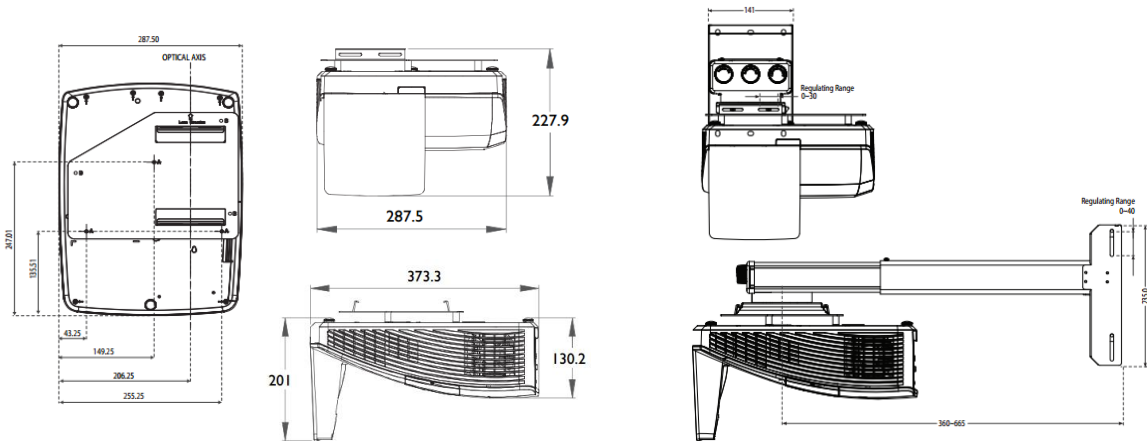

Wall mount/Ceiling mount Chart

Dimension