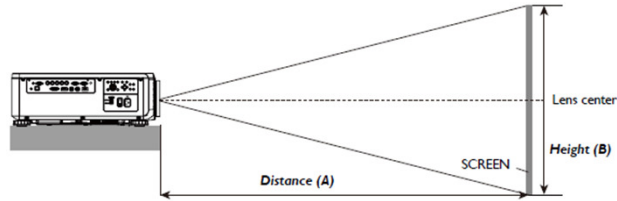

Installation