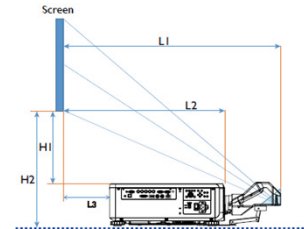

- L1: Screen to the point of mirror
- L2: Screen to projector front
- L3: Screen to project back
- H1: Screen bottom to projector top side
- H2: Screen bottom to projector bottom

Logo & Certification