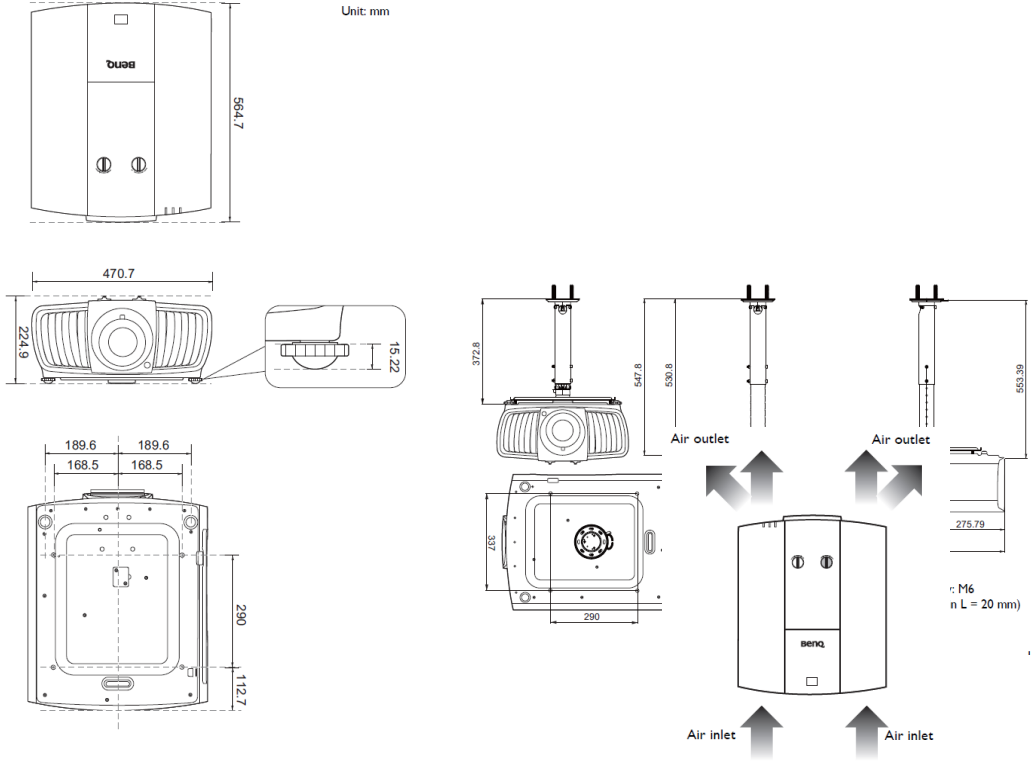

Power

Power Consumption(Max/Normal/Eco)	Max 595W. Normal 540W. Eco 430W.
Standby Power Consumption	Normal < 0.5W. Network < 3W.
Power Supply	100 ~ 240V AC

Dimension and Weight

Product Dimensions (WxHxD)	470.7x 224.9 x 564.7 mm
Product Weight	19.2kg

Connectivity

	Quantity		Quantity
1 LAN Port (RJ45 for Network control)	1	11 RS232 In (D-sub 9pin, male)	1
2 Wired Remote In	1		
3 12V Trigger	1		
4 HDBaseT (4K, HDCP 2.2 for audio/video, RS232, and IR remote control)	1		
5 Monitor out (D-sub 15pin, Female)	1		
6 Computer In-1 (D-sub 15pin, Female)	1		
7 HDMI 1 (4K, HDMI 2.0 & HDCP 2.2)	1		
8 HDMI 2 (HDMI 1.4a & HDCP 1.4)	1		
9 USB Mini-B (Service)	1		
10 USB TypeA (2A power)	1		

Installation

470.7 mm (W) x 224.9 mm (H) x 564.7 mm (D)

Unit: mm

Logo & Certification