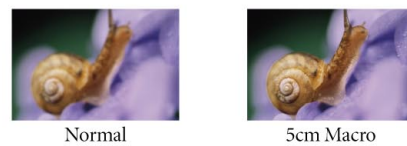

Love Portrait

Want to take a good photo when there are just two of you? Love Portrait mode will take a shot when detecting at least two faces.

Blink Detector

Blink Detector alerts you when a subject has blinked, allowing the shot to be retaken immediately or saved according to your preference.

Smile Catch

It's easier to detect and catch each smile automatically when you turn to the Smile Catch mode and press the shutter.

5cm Macro

With 5cm Macro, it will automatically scan and switch to the Macro mode when you are taking close-up photos of flowers or small objects. So every photo is in focus.