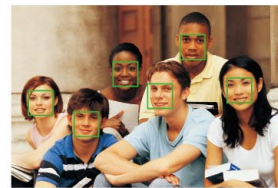

BenQ Digital Camera E1030 / E1035 / E1230

Auto Scene Mode

Automatically detects 8 different types of scenes and chooses an appropriate one out of the following 8 scene modes: Landscape, Portrait, Backlight, Backlight Portrait, Night Scene, Night Portrait, Macro, and Sunset. All you have to do is press the shutter and the Auto Scene Mode will do the rest for you.

Love Portrait

Want to take a good photo when there are just two of you? Love Portrait mode will take a shot when detecting at least two faces.

Blink Detector

Blink Detector alerts you when a subject has blinked, allowing the shot to be retaken immediately or saved according to your preference.

Smile Catch

It's easier to detect and catch each smile automatically when you turn to the Smile Catch mode and press the shutter.

5cm Macro

With 5cm Macro, it will automatically scan and switch to the Macro mode when you are taking close-up photos of flowers or small objects. So every photo is in focus.