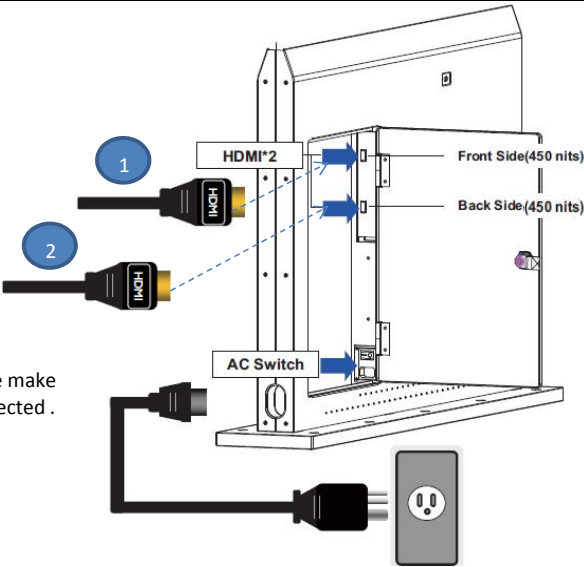

DL550C Digital Signage

Input/output terminals