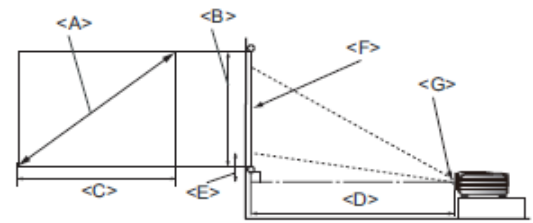

Enjoyment Matters

SH960 Digital Projector

Distance Chart

■ The screen aspect ratio is 16:9 and the projected picture is 16:9

Screen dimensions			Projection distance <D> [cm]			Lowest/ Highest lens position <E> [cm]
Diagonal <A> [inch (mm)]	Height [cm]	Width <C> [cm]	Min distance (with max zoom)	Average	Max distance (with min zoom)	
30 (762)	37	66	108	135	162	4.7
40 (1016)	50	89	144	180	215	6
50 (1270)	62	111	180	224	269	8
60 (1524)	75	133	215	269	323	9
70 (1778)	87	155	251	314	377	11
80 (2032)	100	177	287	359	431	12
90 (2286)	112	199	323	404	485	14
100 (2540)	125	221	359	449	539	16
110 (2794)	137	243	495	494	592	17
120 (3048)	149	266	431	539	646	19
130 (3302)	162	288	467	583	700	20
140 (3556)	174	310	503	628	754	22
150 (3810)	187	332	539	673	808	23
160 (4064)	199	354	575	718	862	25
170 (4318)	212	376	610	763	916	26
180 (4572)	224	398	646	808	969	28
190 (4826)	237	421	682	853	1023	30
200 (5080)	249	443	718	898	1077	31
250 (6350)	311	553	898	1122	1346	39
300 (7620)	374	664	1077	1346	1616	47

Floor Installation

<F>: Screen

<G>: Center of lens

Ceiling Installation

<F>: Screen

<G>: Center of lens

Ceiling Mount Chart

Ceiling Mount Screws
M6 x 8 (Max. L-8 mm)

Dimensions