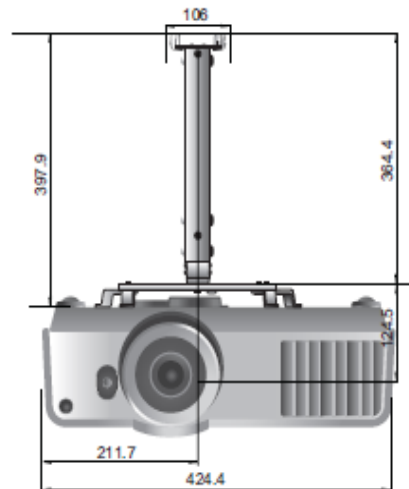

Enjoyment Matters

SH960 Digital Projector

Distance Chart

■ The screen aspect ratio is 16:9 and the projected picture is 16:9

Screen dimensions			Projection distance <D> [cm]			Lowest/ Highest lens position <E> [cm]
Diagonal <A> [inch (mm)]	Height [cm]	Width <C> [cm]	Min distance (with max zoom)	Average	Max distance (with min zoom)	
30 (762)	37	66	108	135	162	4.7
40 (1016)	50	89	144	180	215	6
50 (1270)	62	111	180	224	269	8
60 (1524)	75	133	215	269	323	9
70 (1778)	87	155	251	314	377	11
80 (2032)	100	177	287	359	431	12
90 (2286)	112	199	323	404	485	14
100 (2540)	125	221	359	449	539	16
110 (2794)	137	243	495	494	592	17
120 (3048)	149	266	431	539	646	19
130 (3302)	162	288	467	583	700	20
140 (3556)	174	310	503	628	754	22
150 (3810)	187	332	539	673	808	23
160 (4064)	199	354	575	718	862	25
170 (4318)	212	376	610	763	916	26
180 (4572)	224	398	646	808	969	28
190 (4826)	237	421	682	853	1023	30
200 (5080)	249	443	718	898	1077	31
250 (6350)	311	553	898	1122	1346	39
300 (7620)	374	664	1077	1346	1616	47

Floor Installation

<F>: Screen

<G>: Center of lens

Ceiling Installation

<F>: Screen

<G>: Center of lens

Ceiling Mount Chart

Ceiling Mount Screws
M6 x 8 (Max. L-8 mm)

Dimensions