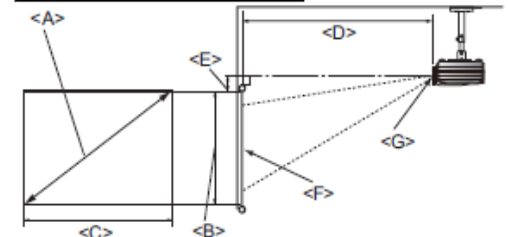

Enjoyment Matters

SH960 Digital Projector

Distance Chart

■ The screen aspect ratio is 16:9 and the projected picture is 16:9

Screen dimensions			Projection distance <D> [cm]			Lowest/ Highest lens position <E> [cm]
Diagonal <A> [inch (mm)]	Height [cm]	Width <C> [cm]	Min distance (with max zoom)	Average	Max distance (with min zoom)	
30 (762)	37	66	108	135	162	4.7
40 (1016)	50	89	144	180	215	6
50 (1270)	62	111	180	224	269	8
60 (1524)	75	133	215	269	323	9
70 (1778)	87	155	251	314	377	11
80 (2032)	100	177	287	359	431	12
90 (2286)	112	199	323	404	485	14
100 (2540)	125	221	359	449	539	16
110 (2794)	137	243	495	494	592	17
120 (3048)	149	266	431	539	646	19
130 (3302)	162	288	467	583	700	20
140 (3556)	174	310	503	628	754	22
150 (3810)	187	332	539	673	808	23
160 (4064)	199	354	575	718	862	25
170 (4318)	212	376	610	763	916	26
180 (4572)	224	398	646	808	969	28
190 (4826)	237	421	682	853	1023	30
200 (5080)	249	443	718	898	1077	31
250 (6350)	311	553	898	1122	1346	39
300 (7620)	374	664	1077	1346	1616	47

Floor Installation

<F>: Screen

<G>: Center of lens

Ceiling Installation

<F>: Screen

<G>: Center of lens

Ceiling Mount Chart

Ceiling Mount Screws
M6 x 8 (Max. L-8 mm)

Dimensions