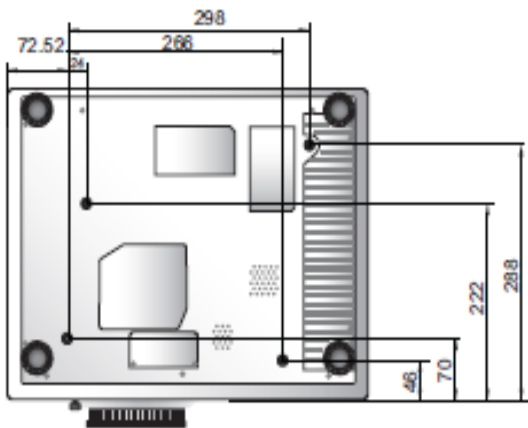

Enjoyment Matters

SH960 Digital Projector

Distance Chart

■ The screen aspect ratio is 16:9 and the projected picture is 16:9

Screen dimensions			Projection distance <D> [cm]			Lowest/ Highest lens position <E> [cm]
Diagonal <A> [inch (mm)]	Height [cm]	Width <C> [cm]	Min distance (with max zoom)	Average	Max distance (with min zoom)	
30 (762)	37	66	108	135	162	4.7
40 (1016)	50	89	144	180	215	6
50 (1270)	62	111	180	224	269	8
60 (1524)	75	133	215	269	323	9
70 (1778)	87	155	251	314	377	11
80 (2032)	100	177	287	359	431	12
90 (2286)	112	199	323	404	485	14
100 (2540)	125	221	359	449	539	16
110 (2794)	137	243	495	494	592	17
120 (3048)	149	266	431	539	646	19
130 (3302)	162	288	467	583	700	20
140 (3556)	174	310	503	628	754	22
150 (3810)	187	332	539	673	808	23
160 (4064)	199	354	575	718	862	25
170 (4318)	212	376	610	763	916	26
180 (4572)	224	398	646	808	969	28
190 (4826)	237	421	682	853	1023	30
200 (5080)	249	443	718	898	1077	31
250 (6350)	311	553	898	1122	1346	39
300 (7620)	374	664	1077	1346	1616	47

Floor Installation

<F>: Screen

<G>: Center of lens

Ceiling Installation

<F>: Screen

<G>: Center of lens

Ceiling Mount Chart

Ceiling Mount Screws
M6 x 8 (Max. L-8 mm)

Dimensions