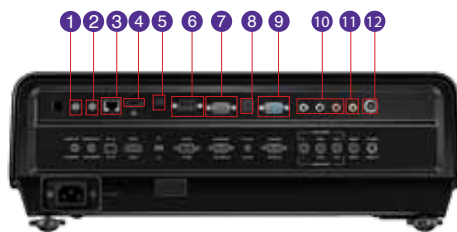

PROFESSIONAL PROJECTOR | SH960

Features

- Native Full HD (1920x1080) Resolution
- 5500 ANSI Lumens, 3000:1 Contrast Ratio
- Dual Lamp Design
- H+V Lens Shift; 1.5x Zoom Ratio; 2D Keystone
- HDMI x1, RJ45 (LAN Control)

Input and Output Terminals

- | | |
|-------------------------|-------------------------------|
| 1 Audio In (Mini Jack) | 7 Monitor Out (D-sub 15pin) |
| 2 Audio Out (Mini Jack) | 8 DC 12V Trigger (3.5mm) |
| 3 LAN (RJ45) | 9 Computer In (D-sub 15pin) |
| 4 HDMI (v1.3) | 10 Component Video In |
| 5 USB Mini B | 11 Composite Video In (RCA) |
| 6 RS232 (DB-9pin) | 12 S-Video In (Mini DIN 4pin) |