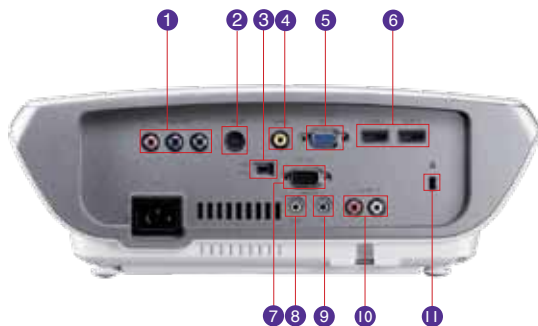

Input and Output Terminals

1 Component Video In (RCA)	6 HDMI 1 & 2 (v1.3)
2 S-Video In (Mini DIN 4pin)	7 RS232 (DB-9pin)
3 USB Mini B	8 Audio Out 1 (Mini Jack)
4 Composite Video In (RCA)	9 Audio In 1 (Mini Jack)
5 Computer In 1 (D-sub 15pin)	10 Audio In L & R (RCA)
	11 Security Bar

Specifications

Projection System	DLP
Native Resolution	1080p (1920x1080)
Brightness	2000 ANSI lumens
Contrast Ratio	5000:1
Display Color	1.07 Billion Colors
Lens	F=2.50~2.76, f=23.5~28.2mm
Aspect Ratio	Native 16:9 (5 aspect ratio selectable)
Throw Ratio	1.59-1.9 (56.8" @ 6.56 ft)
Image Size (Diagonal)	28" to 300"
Zoom Ratio	1.20:1
Lamp Type	190W
Lamp (Normal/Economic Mode)*	4500/6000 hours
Keystone Adjustment	Auto & Manual, Vertical +/- 40 degrees
Projection Offset	130%+5%
Resolution Support	VGA(640 x 480) to WUXGA (1920 x 1200)
Horizontal Frequency	31K~90KHz
Vertical Scan Rate	48~86Hz
Compatibility	HDTV Compatibility: 480i, 480p, 576i, 576p, 720p, 1080i, 1080p Video Compatibility: NTSC, PAL, SECAM
Interface	Computer in (D-sub 15pin) x1 Composite Video in (RCA) x1 S-Video in (Mini DIN 4pin) x1 Component Video in (RCA) x1 Audio In (Mini Jack) x1 Audio L/R In (RCA) x2 Audio Out (Mini Jack) x1 Speaker 10W x1 HDMI V1.3 x2 USB (Type Mini B) x1 (USB Download & Page up/down) RS232 (DB-9pin) x1
Dimensions (WxHxD)	13 x 9.72 x 5.9 inches (330 x 247 x 150 mm)
Weight	7.9lbs (3.6 kg)
Power Supply	100 to 240 VAC, 50 to 60 Hz
Power Consumption	Typical 270W, Standby<1W
Audible Noise	31/28 dBA (Normal/Economic mode)
On-Screen Display Languages	Bulgarian/ Croatian/ Czech/ Danish/ Dutch/ English/ Finnish/ French/ German/ Greek/ Hungarian/Italian/ Indonesian/ Japanese/ Korean/ Norwegian/ Polish/ Portuguese/ Romanian/ Russian/ Simplified Chinese/Spanish/ Swedish/ Turkish/ Thai/ Traditional Chinese (26 Languages).
Picture Mode	Bright/Living Room/Gaming/Cinema/User 1/User 2/User3
Accessories (Standard)	Remote Control w/ Battery, Power Cord, User Manual CD, Quick Start Guide, Warranty Card, VGA (D-sub 15 pin) Cable, Carry Bag
Accessories (Optional)	Spare Lamp Kit P/N: 5J.J5405.001 Ceiling Mount P/N: 5J.J2K01.001
Limited Warranty	1 Year Parts/Labor; 1 Year or 2000 hours of lamp life.

*Lamp life results will vary depending on environmental conditions and usage.

W1060 8/24/11-CA

BenQ Canada Corp.

Tel: (416) 363-2367 www.BenQ.ca

BenQ is a registered trademark of BenQ Corp. DLP is a registered trademark of Texas Instruments. All rights reserved. Corporate and trademarks are the property of their respective companies. Specifications subject to change without notice.

Enjoyment Matters