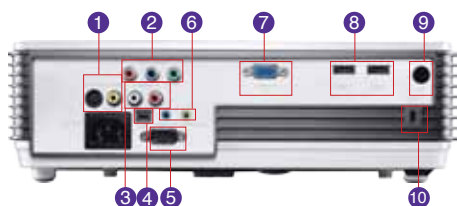

Back

- 1 S-Video / Video
- 2 Component (RCA) x3
- 3 Audio L/R
- 4 USB Mini B x1
- 5 RS-232 x1
- 6 Audio In/Out
- 7 RGB In/Component x1
- 8 HDMI x2
- 9 IR x1
- 10 Security Slot

Specifications

Native Resolution	720P (1280 x 720)
Brightness	2600 ANSI Lumens
Contrast Ratio	4000:1 (Full on/Full off)
Keystone	Auto Keystone; Manual Vertical +/- 40 Degree
Aspect Ratio	16:9 Native (4 Aspect Ratio Selectable)
Color	Full 16.7 Million colors palette
Lens	f: 2.55 (Wide) - 2.71 (Tele), 21.3mm - 24.5mm
Zoom Ratio	1.15:1
Image Size (Diagonal)	26" - 300"
Throw Ratio	1.51 - 1.76 (59.5" @ 6.5 feet)
Lamp Life	230W, 2500/4000 hours (Normal/Eco-Mode)
PC Compatibility	VGA (640 x 480) to UXGA (1600 x 1200)
HDTV Compatibility	480i, 480p, 576i, 576p, 720p, 1080i, 1080p
Video Compatibility	NTSC, PAL, SECAM
Horizontal Frequency	31-100 kHz
Vertical Scan Rate	50-120 Hz
Input Terminals PC/AV	Analog RGB/Component: D-Sub 15 Pin x1 HDMI (v1.3) x2 Component Video: RCA X3 S-Video: Mini Din 4 Pin x1 Composite Video: RCA Audio L/R: RCA x2 Stereo Mini-Jack x1
Output Terminals PC/AV	Variable Audio Out: Stereo Mini-Jack x1 Speaker: 2W Speaker x1
Control Terminals	Serial Connection: RS-232 (D-Sub 9 Pin x1) USB Connector: USB Type Mini-B x1
Dimensions (W x H x D)	12" x 3.6" x 8.5"
Weight	6 lbs (2.7 kg)
Power Suply	100 to 240 VAC, 50/60 Hz
Power Consumption	290W (Typical), Standby <1W
Noise Level	34/31 dBA (Normal/Eco-Model)
Display Languages	Bulgarian/Croatian/Czech/Danish/Dutch/English/Finnish/French/ German/Hungarian/Italian/Japanese/Korean/Norwegian/Polish/ Portuguese/Romanian/Russian/Simplified Chinese/Spanish/ Swedish/Turkish/Thai/Traditional Chinese
Picture Mode	Dynamic Mode/Presentation Mode/sRGB Mode/Cinema Mode/ User 1 Mode/ User 2 Mode
Functions	BrilliantColor™/Security Password/Quick Auto Search/Auto Keystone/UNISHAPE/HDTV Compatible/Freeze/Variable Audio Out/3D Color Management/Panel Key Lock/Dual HDMI Inputs/Quick Cooling/Closed Captioning
Accessories (Standard)	Quick Start Guide/User Manual (CD)/Remote Control/Power Cord/VGA Cable
Accessories (Optional)	Carrying Case/Spare Lamp Kit/Presentation Plu
Lamp P/N	5J.J0705.001
Limited Warranty	1-Year Parts & Labor/ 180 Days or 500 hours of lamp life

W600 Plus_DM_BQca_3/11

BenQ Canada Corp.

Tel: (416) 363-2367 www.BenQ.ca

BenQ
Enjoyment Matters