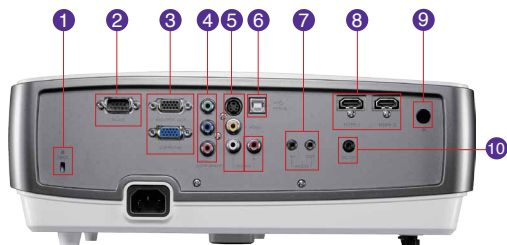

Top / Front View

Top

Front

Input and Output Terminals

Back

- | | |
|---------------------------|-------------------|
| 1 Security Slot | 6 USB Type-B x1 |
| 2 RS-232 x1 | 7 Audio In/Out x1 |
| 3 RGB In/Out x1 | 8 HDMI x2 |
| 4 Component x1 | 9 IR x1 |
| 5 S-Video/Video/Audio L/R | 10 12V Trigger x1 |