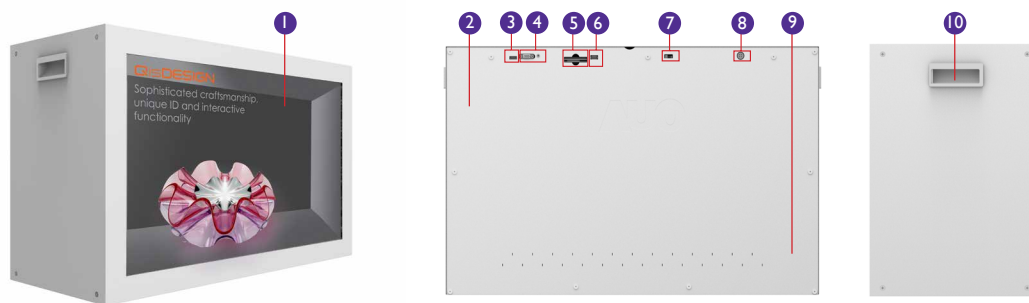

Plug and Play

The TL320C frees you from the need to connect to a PC, fussing with cables and complex settings. Simply plug a flash drive with your content into the TL Series' USB port/SD slot/CF slot to access files in popular formats for display or playback.

Specifications

Panel	LCD Size	32"
	Light Source	LED
	Active Area (mm)	697.68 (H) x 392.26 (V)
	Resolution	1,366x768
	Aspect Ratio	16:9
	Brightness	250 nits (typ.)
	Contrast Ratio	3000:1 (typ.)
	Response Time (ms)	6.5ms (typ.)
	Pixel Pitch	0.51075 (H) x 0.51075(W)
	Frame Rate	60Hz
	Viewing Angle	178 degree (H) / 178 degree (V)
	Light Life	30,000 hrs (typ.)
	Color gamut (x% NTSC)	72%
	Panel Bit	8 bit, 16.7M
Power	Voltage	AC-110V 240V/50Hz
	Maximum (Watt)	72W
	Typical (Watt)	72W
	Standby (Watt)	3W
	Power Off (Watt)	No
Environment	Operation Temp (dC)	0°C ~ 50°C
	Storage Temp (dC)	-20°C ~ 60°C
	Storage Humidity	10% ~ 90% RH Non-Condensing
	Operating Humidity	10% ~ 90% RH Non-Condensing
	Display Orientation	Landscape / Portrait
	Usage (hrs/days)	24 hours / 7 days
Audio	Internal Spk	2Wx2
AC Power	Power (AC) Input	x1
	VGA In	x1
I/O	HDMI Input	x1
	SD card	x1
	USB port (for USB playback)	x1
	Weight (without / with packing)	30/36.8kg
	Dimension (WxHxD)	813.5 x 511.0 x 336.7mm
ME	Bezel Width (T/B/L/R)	47/46/46/46mm
	OSD	EN/SC
Language	Remote Controller	x1
	PWR Cord	x1
	VGA Cable	x1
	SD card	x1
	Adapter (with power cord)	x1
Number	UPC code	8400460-3166-4
	BenQ Part Number	9H.F19PU.NA2
Warranty	Warranty	3-year

TL320C images

- | | | |
|--------------------|-----------------|---------------|
| ① LCD Panel | ⑤ SD/CF Slot | ⑧ Power DC In |
| ② Back Metal Cover | ⑥ USB Connector | ⑨ Speakers |
| ③ HDMI | ⑦ IR Port | ⑩ Grip |
| ④ VGA Connector | | |