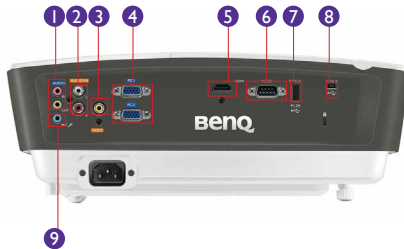

DIGITAL PROJECTOR | TH670

Features

- Full 1080p (1920x1080) resolution
- 3,000 ANSI lumens
- 10,000:1 high contrast ratio
- HDMI
- 10W speaker
- <0.5W standby mode

Input and Output Terminals

- | | |
|---------------------------------|---------------------|
| 1 Audio in/out (Mini Jack) | 6 RS232 (DB-9pin) |
| 2 Audio L/R in (RCA) | 7 USB (Type A) |
| 3 Composite Video in (RCA) | 8 USB (Type Mini B) |
| 4 Computer in 1/2 (D-sub 15pin) | 9 Microphone |
| 5 HDMI | |