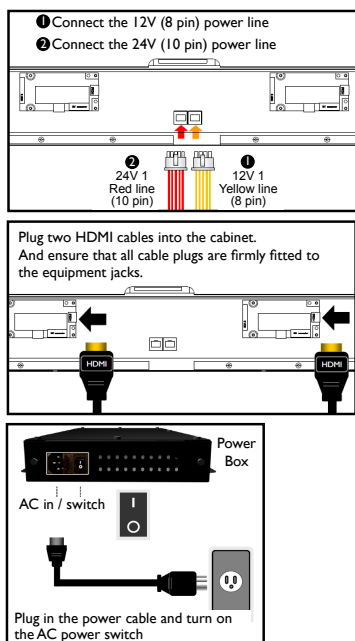

D series | Designed For Excellence

Features

- 55" dual-sided display
- Slim & lightweight
- Free-standing or suspension ready
- Less than an inch thick
- HDMI-HDCP

Product Images

Input / Output Terminals

Highlights

Designed for open public spaces, BenQ's public information displays provide advanced innovations that enliven any targeted or round-the-clock signage installation. Slim and lightweight, the D series Full HD 55-inch dual-side display is perfect for retail stores, transportation areas, or public venues offering users access to information from both sides of the panel. The dual-sided displays are 1" thick, lightweight, and flexible. They can be hung from a ceiling, built into walls, or suspended.