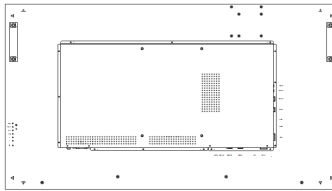

Input/Output Terminals

No.	Name
1	AC SWITCH ON/OFF
2	AC IN
3	RJ-45
4	RS232 OUT
5	RS232 IN
6	USB
7	DVI-OUT
8	DVI-IN
9	HDMI 2
10	HDMI 1
11	VGA IN
12	VGA OUT
13	AUDIO IN
14	LINE OUT

Specifications

Panel	LCD Size	50"	
	Light Source	Direct LED	
	Active Area (mm)	1095.84 (H) x 616.41(V)	
	Resolution	FHD 1920 x 1080 (pixels)	
	Aspect Ratio	16:9	
	Brightness	400 nits (typ.)	
	Contrast Ratio	3000:1 (typ.)	
	Response Time (ms)	6.5ms (typ.)	
	Pixel Pitch	0.57 (H) x 0.57(W) mm	
	Frame Rate	60 Hz	
	Viewing Angle	178 degree (H) / 178 degree (V)	
	Light Life	30,000 hrs (typ.)	
	Color gamut (x% NTSC)	72%	
	Panel Bit	8 bit, 16.7M	
	Power	Voltage	100 V ~ 240 V, 50 Hz / 60 Hz
Maximum (Watt)		<200W	
Typical (Watt)		180W	
Standby (Watt)		<0.5W	
Power Off (Watt)		<0.5W	
Environment	Wake Up	VGA	
	Operation Temp (dC)	0°C ~ 40°C	
	Storage Temp (dC)	-20°C ~ 60°C	
	Storage Humidity	10% ~ 90% RH Non-Condensing	
	Operating Humidity	10% ~ 80% RH Non-Condensing	
	Display Orientation	Portrait / Landscape	
	Usage (hrs/days)	16Hours/day	
Audio	Internal Spk	10Wx2	
	Line in (3.5mm)	x1	
AC Power	Power (AC) Input	x1	
	Power switch	x1	
I/O	VGA In	x1	
	VGA Output	x1 (2x2 Daisy Chain)	
	DVI-D Input	x1	
	DVI-D Output	x1 (2x2 Daisy Chain)	
	HDMI Input	x2	
	USB port (for USB playback)	x1	
	RJ45 Port	x1	
	Control	RS232 Input	x1
	RS232 Output	x1	
	FW Update	USB	
ME	Weight (without / with packing)	21/26 kg	
	Dimension (WxHxD)	1123 x 643 x 110.5mm	
	Bezel Width (T/B/L/R)	10.4/10.4/10.4/10.4 mm	
	Wall Mounting	300x200 mm (4 holes)	
	Language	OSD	EN/SC/TC
Accessory	Remote Controller	x1	
	PWR Cord	1.8 M	
	VGA Cable	x1	
	Quick start guide	x1	
	Stand	X (optional, on VESA mount)	
Software Compatible	Multiple display administrator	Yes	
Number	UPC code	8400460-3026-1	
	BenQ Part Number	9H.F0TTB.NA2	
	Warranty	Warranty	3-Year
Features	Image Setting, VGA Daisy Chain, DVI Daisy Chain, RS232 Control Daisy Chain, ID Setting Sharpness Enhancement, Proof of Image Retention, Dimming Control (Adaptive Contrast) Scheduling, CEC Control (HDMI only)		

BenQ Canada Corp.

Tel: (416) 363-2367 | www.BenQ.ca

BenQ is a registered trademark of BenQ Corp. All rights reserved. Product names, logos, brands, and other trademarks featured or referred to in the materials are the property of their respective trademark holders. Specifications subject to change without notice.
SV500 020415_BQca

BenQ

Because it matters