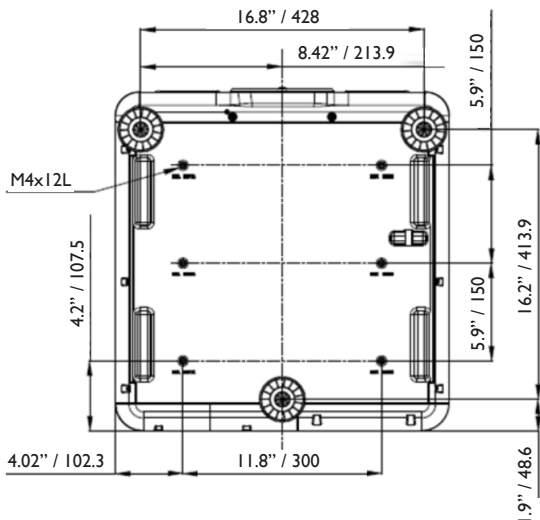

Because it matters