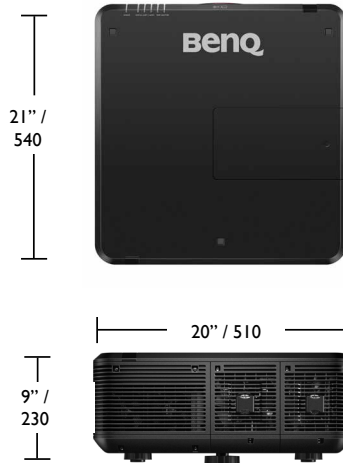

Because it matters