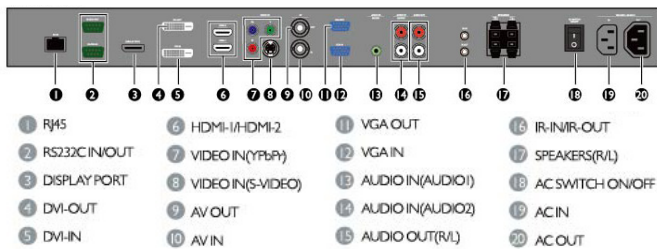

PL460 | Designed For Excellence

Features

- 46" LCD Monitor
- Native Full HD 1920 x 1080 Resolution
- 4,000:1 Native Contrast Ratio
- High Brightness & 8-bit PID Panel
- 6.5 ms Response Time, HDMI
- 178° x 178° Viewing Angle, 500 nits (typ)

Highlights

Super Narrow Bezel

The super-narrow bezel of the P Series achieves an incredible 5.4mm bezel to bezel gap to provide the audience with a virtually seamless viewing experience whether in landscape or portrait mode. As screens are close to each other, they bring viewers closer to your message as well.

High Brightness

With up to 500 bit panel brightness (color), the panel is capable of displaying 8-bit levels for each primary color, that's 16.7M colors in total. This helps produce smooth, rich, images with no visible color banding for extremely vivid and effective content.

24/7 Operation

The P Series has an amazing average life of 50,000 hours - enough for several years of non-stop service. With the reliable industrial-class performance and sturdy build, the BenQ digital signage displays are in fact more economic than consumer models.

Color Calibration

The optional BenQ Color Calibration solution is great for managing a number of displays. It unifies the color profile of every screen for the best aggregated presentation through a central PC without the need to manually adjust each unit. A true time-saver.

Specifications

Panel	LCD Size	46"	
	Light Source	Direct LED	
	Active Area (mm)	1018.08(H) x 572.67(V)	
	Resolution	FHD 1920 x 1080 (pixels)	
	Aspect Ratio	16:9	
	Brightness	500 nits (typ.)	
	Contrast Ratio	4000:1 (typ.)	
	Response Time (ms)	6.5ms (typ.)	
	Pixel Pitch	0.53025 (H) x 0.53025 (V) mm	
	Frame Rate	60Hz	
	Viewing Angle	178 degree (H) / 178 degree (V)	
	Light Life	50,000 hrs (typ.)	
	Color gamut (x% NTSC)	72%	
	Panel Bit	8 bit, 16.7M	
Power	Voltage	100 V ~ 240 V, 50 Hz / 60 Hz	
	Maximum (Watt)	<155W	
	Typical (Watt)	148W	
	Standby (Watt)	<0.5W (only VGA wake-up)	
	Power Off (Watt)	<0.5W	
Environment	Operation Temp (dC)	0°C ~ 40°C	
	Storage Temp (dC)	-20°C ~ 60°C	
	Storage Humidity	10% ~ 90% RH	
	Operating Humidity	10% ~ 80% RH	
	Display Orientation	Landscape / Portrait	
	Usage (hrs/days)	24 hours / 7 days	
Audio	Audio Input (L/R, RCA)	x1	
	Audio Output (L/R, RCA)	x1	
	Internal Spk	12W x 2	
	Line in (3.5mm)	x1	
AC Power	Power (AC) Input	x1	
	Power (AC) Output	x1	
	Power switch	x1	
	VGA In	x1	
I/O	VGA Output	x1 (3x3 Daisy Chain)	
	DVI-D Input	x1	
	DVI-D Output	x1 (4x4 Daisy Chain)	
	HDMI Input	x1	
	HDMI Output	No	
	Composite video In (BNC)	Yes (BNC)	
	Composite video Out (BNC)	Yes (BNC)	
	Component In (RCA)	Yes (RCA)	
	S-Video In	x1	
	Display Port Input	x1	
	RJ45 Port (Video Over Ethernet)	No	
	Control	RS232 Input	x1
RS232 Output		x1	
RJ45 Port		x1	
FW Update		RS232/LAN	
IR Loop Through 3.5mm		x1	
ME		Weight (without / with packing)	<25/31kg
	Dimension (WxHxD)	1023.68x578.27x106.7 mm	
	Bezel Width (T/B/L/R)	3.4/2.0/3.4/2.0 mm	
	Wall Mounting	400x400 (4 holes)	
	VESA Hole (for Media Player)	No	
Language	OSD	EN/EF/SP/EP/CN/TC	
Accessory	Remote Controller	x1	
	PWR Cord	1.8 meter	
	VGA Cable	x1	
	Quick start guide	x1	
Number	UPC code	8400460-2876-3	
	BenQ Part Number	9H.FOAPM.NA3	
Software Compatible	Multiple display administrator	Yes	
	Color calibration	Yes	
Warranty	Warranty	3-Year	
Features	Image Setting, VGA Daisy Chain, DVI Daisy Chain, RS232 Control Daisy Chain, ID Setting, Sharpness Enhancement, Proof of Image Retention, Dimming Control (Adaptive Contrast), Picture in Picture (PIP), Picture by Picture (PBP), DVI-HDCP, HDMI-HDCP, Scheduling, Ambient Light Sensor, Internal Temperature Sensor, CEC Control		

PL460 02-03-15-BQca

BenQ Canada Corp.

Tel: (416) 363-2367 | www.BenQ.ca

BenQ is a registered trademark of BenQ Corp. All rights reserved. Product names, logos, brands, and other trademarks featured or referred to in the material are the property of their respective trademark holders. Specifications subject to change without notice.

Because it matters