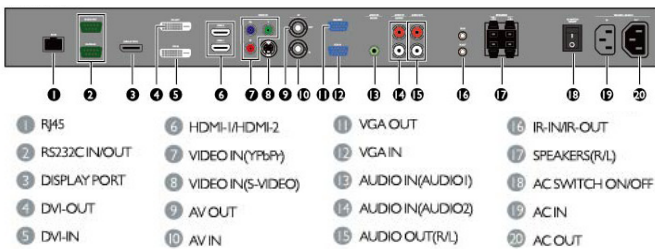

PH550 | Designed For Excellence

Features

- 55" LCD Monitor
- Native Full HD 1920 x 1080 Resolution
- 800 nits
- 1,400:1 Native Contrast Ratio
- Up To 50,000 Hours Backlight Life
- 178° x 178° Viewing Angle

Highlights

Super Narrow Bezel

The super-narrow bezel of the P Series achieves an incredible 5.3mm bezel to bezel gap to provide the audience with a virtually seamless viewing experience whether in landscape or portrait mode. As screens are close to each other, they bring viewers closer to your message as well.

High Brightness

With up to 800 bit panel brightness (color), the panel is capable of displaying 10-bit levels for each primary color, that's 1.07 billion colors in total. This helps produce smooth, rich, images with no visible color banding for extremely vivid and effective content.

24/7 Operation

The P Series has an amazing average life of 50,000 hours - enough for several years of non-stop service. With the reliable industrial-class performance and sturdy build, the BenQ digital signage displays are in fact more economic than consumer models.

Color Calibration

The optional BenQ Color Calibration solution is great for managing a number of displays. It unifies the color profile of every screen for the best aggregated presentation through a central PC without the need to manually adjust each unit. A true time-saver.

1 RJ45	6 HDMI-I/HDMI-2	11 VGA OUT	16 IR-IN/IR-OUT
2 RS232C IN/OUT	7 VIDEO IN (Y/Pb/P)	12 VGAIN	17 SPEAKERS (R/L)
3 DISPLAY PORT	8 VIDEO IN (S-VIDEO)	13 AUDIO IN (AUDIO1)	18 AC SWITCH ON/OFF
4 DVI-OUT	9 AV OUT	14 AUDIO IN (AUDIO2)	19 AC IN
5 DVI-IN	10 AV IN	15 AUDIO OUT (R/L)	20 AC OUT

Specifications

Panel	LCD Size	55"	
	Light Source	Direct LED	
	Active Area (mm)	1209.6(H) x 680.4(V)	
	Resolution	FHD 1920 x 1080 (pixels)	
	Aspect Ratio	16:9	
	Brightness	800 nits (typ.)	
	Contrast Ratio	1400:1 (typ.)	
	Response Time (ms)	10ms (typ.)	
	Pixel Pitch	0.63 (H) x 0.63 (W) mm	
	Frame Rate	60Hz	
	Viewing Angle	178 degree (H) / 178 degree (V)	
	Light Life	50000 hrs (typ)	
	Color gamut (x% NTSC)	72%	
	Panel Bit	10 bit (8bit+FRC), 1073.7M	
	Power	Voltage	100 V ~ 240 V, 50 Hz / 60 Hz
Maximum (Watt)		<345W	
Typical (Watt)		310W	
Standby (Watt)		<0.5W (only VGA wake-up)	
Power Off (Watt)		<0.5W	
Environment	Operation Temp (dC)	0°C ~ 40°C	
	Storage Temp (dC)	-20°C ~ 60°C	
	Storage Humidity	10% ~ 90% RH	
	Operating Humidity	10% ~ 80% RH	
	Display Orientation	Landscape / Portrait	
	Usage (hrs/days)	24 hours / 7 days	
	Audio	Audio Input (L/R, RCA)	x1
Audio Output (L/R, RCA)		x1	
Internal Spk		12W x 2	
Line in (3.5mm)		x1	
AC Power	Power (AC) Input	x1	
	Power (AC) Output	x1	
	Power switch	x1	
	VGA In	x1	
I/O	VGA Output	x1 (3x3 Daisy Chain)	
	DVI-D Input	x1	
	DVI-D Output	x1 (4x4 Daisy Chain)	
	HDMI Input	x1	
	HDMI Output	No	
	Composite video In (BNC)	Yes (BNC)	
	Composite video Out (BNC)	Yes (BNC)	
	Component In (RCA)	Yes (RCA)	
	S-Video In	x1	
	Display Port Input	x1	
	RJ45 Port (Video Over Ethernet)	No	
	Control	RS232 Input	x1
RS232 Output		x1	
RJ45 Port		x1	
FW Update		RS232/LAN	
IR Loop Through 3.5mm		x1	
ME		Weight (without / with packing)	32kg/40kg
	Dimension (WxHxD)	1215.2 x 686 x 115.25 mm	
	Bezel Width (T/B/L/R)	3.4/1.9/3.4/1.9 mm	
	Wall Mounting	400x400 (4 holes)	
	VESA Hole (for Media Player)	No	
Language	OSD	EN/EF/SP/EP/CN/TC	
Accessory	Remote Controller	x1	
	PWR Cord	1.8 meter	
	VGA Cable	x1	
	Quick start guide	x1	
Number	UPC code	8400460-2978-4	
	BenQ Part Number	9H.FONPM.NA2	
Software Compatible	Multiple display administrator	Yes	
	Color calibration	Yes	
Warranty	Warranty	3-Year	
Features	Image Setting, VGA Daisy Chain, DVI Daisy Chain, RS232 Control Daisy Chain, ID Setting, Sharpness Enhancement, Proof of Image Retention, Dimming Control (Adaptive Contrast), Picture in Picture (PIP), Picture by Picture (PBP), DVI-HDCP, HDMI-HDCP, Scheduling, Ambient Light Sensor, Internal Temperature Sensor, CEC Control		

PH550 02-03-15-BQca

BenQ Canada Corp.

Tel: (416) 363-2367 www.BenQ.ca

BenQ is a registered trademark of BenQ Corp. All rights reserved. Product names, logos, brands, and other trademarks featured or referred to in the material are the property of their respective trademark holders. Specifications subject to change without notice.

Because it matters