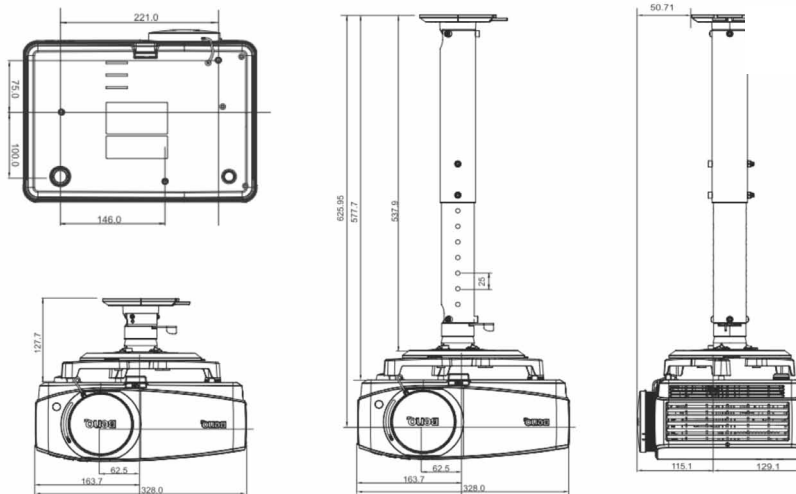

MX766 03-15-13-BQca

Enjoyment Matters

MX766 Digital Projector

Distance Chart

Screen Size				Distance from screen (mm)			Vertical offset (mm)
Diagonal		W (mm)	H (mm)	Min length	Average	Max length	
Inch	mm			(Max zoom)		(Min zoom)	
30	760	610	460	10.9	13.9	16.9	69
40	1020	810	610	14.7	18.7	22.7	91
60	1520	1220	910	22.3	28.3	34.3	137
80	2030	1630	1220	29.9	37.9	45.8	183
100	2540	2030	1520	37.4	47.4	57.4	229
120	3050	2440	1830	45.0	57.0	69.0	274
150	3810	3050	2290	56.4	71.4	86.4	343
200	5080	4060	3050	75.4	95.4	115.3	457
250	6350	5080	3810	94.4	119.4	144.3	572
300	7620	6100	4570	113.4	143.3	173.2	686

Wall Mount Chart

Ceiling mount screw: M4
(Max L = 25 mm; Min L = 20 mm)

Unit: mm

Dimensions

Unit: mm