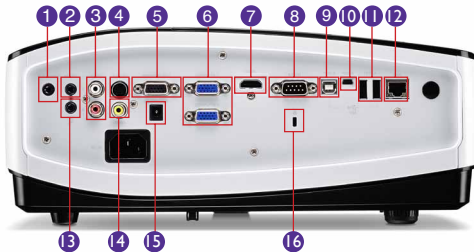

Features

- Native XGA (1024 x 768) Resolution
- 4,000 ANSI Lumens, 13,000:1 Contrast Ratio
- SmartEco™ Power Saving Technology
- Various 3D Format Support, Wireless Display (Opt)
- LAN Display/Control, USB Reader/Display

Input and Output Terminals

- | | |
|-----------------------------------|------------------------------|
| 1 Audio Out (Mini Jack) | 9 USB (Type B) |
| 2 Audio In (Mini Jack) | 10 USB (Type Mini B) |
| 3 Audio In L/R (RCA) | 11 USB (Type A) |
| 4 S-Video In (Mini DIN 4pin) | 12 LAN (RJ45) |
| 5 Monitor Out (D-sub 15pin) | 13 Microphone in (Mini Jack) |
| 6 Computer In 1 & 2 (D-sub 15pin) | 14 Composite Video in (RCA) |
| 7 HDMI | 15 12V Trigger |
| 8 RS232 (DB-9pin) | 16 Security Lock |