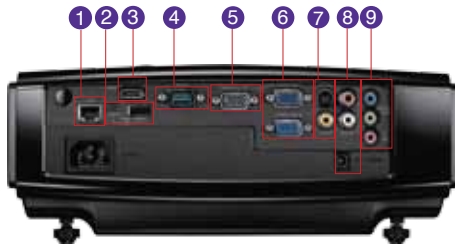

Top / Front View

Top

Front

Input and Output Terminals

Back

- 1 RJ45 (Control/Display)
- 2 USB Type A & Mini-B
- 3 HDMI x1
- 4 RS-232 x1
- 5 RGB Output x1
- 6 RGB In/Component x2
- 7 S-Video / Video
- 8 Audio R/L & 12V Trigger
- 9 Audio In & Out/Mic-In