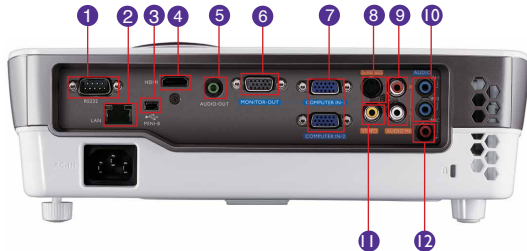

DIGITAL PROJECTOR | MX720

Features

- Native XGA (1024 x 768) Resolution
- 3,500 ANSI Lumens, 13,000:1 Contrast Ratio
- Up to 6,000 Hours Long Lamp Life
- SmartEco™ Power Saving Technology
- LAN Control and LAN Display Function

Input and Output Terminals

- | | |
|-----------------------------|-----------------------------------|
| 1 RS232 (DB-9pin) | 7 Computer In 1 & 2 (D-sub 15pin) |
| 2 LAN (RJ45) | 8 S-Video In (Mini DIN 4pin) |
| 3 USB (Type Mini B) | 9 Audio In L/R (RCA) |
| 4 HDMI | 10 Audio In (Mini Jack) |
| 5 Audio Out (Mini Jack) | 11 Composite Video In (RCA) |
| 6 Monitor Out (D-sub 15pin) | 12 Microphone in |