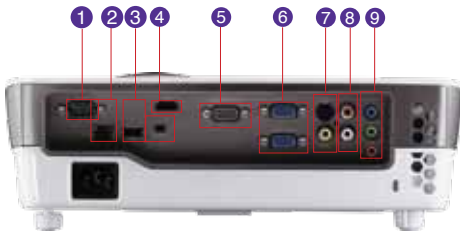

1. 1 RS-232 x1
2. 2 RJ45 x1 (Control/Display)
3. 3 USB Type A & Mini B
4. 4 HDMI x1
5. 5 RGB Output x1
6. 6 RGB In/Component x2
7. 7 S-Video / Video
8. 8 Audio R/L x1
9. 9 Audio In & Out / Mic-In

Specifications

Native Resolution	XGA (1024 x 768)
Brightness	3200 ANSI Lumens
Contrast Ratio	5300:1 (Full on/Full off)
Keystone	Auto Keystone & Manual Vertical +/- 40 Degree
Aspect Ratio	Native 4:3 (5 selectable aspect ratio)
Color	Full 16.7 Million colors palette
Lens	F = 2.59 ~ 2.87
Zoom Ratio	Manual Zoom, 1.3:1
Image Size (Diagonal)	32" - 300"
Throw Ratio	1.5 to 1.97 (65"@ 6.5 feet)
Lamp Life	230W, 3500/5000 hours (Normal/Economical Mode)
PC Compatibility	VGA (640 x 480) to UXGA (1600 x 1200)
HDTV Compatibility	480i, 480p, 576i, 576p, 720p, 1080i, 1080p
Video Compatibility	NTSC, PAL, SECAM
Horizontal Frequency	31-92 kHz
Vertical Scan Rate	48-120 Hz
Input Terminals PC/AV	Analog RGB/Component: D-Sub 15 Pin x2 LAN Networking: RJ45 x1 (LAN Display) USB Type A x1 (Reader) USB Type Mini B x1 (Display) HDMI (v1.3) x1 S-Video: Mini Din 4 Pin x1 Composite Video: RCA x1 Audio L/R: RCA x2 Microphone in: Mini Jack x1, Stereo Mini-Jack x1
Output Terminals PC/AV	Analog RGB: D-Sub 15 Pin x1 Variable Audio Out: Stereo Mini-Jack x1 Speaker: 10W x1
Control Terminals	Serial Connector: RS-232 9 Pin (Male) RJ45 x1 (LAN Control) USB Connector: Type Mini-B (Page up/down)
Dimensions (W x H x D)	12.24" x 4.09" x 9.6"
Weight	5.94 lbs (2.7 kg)
Power Supply	100 to 240 VAC, 50/60 Hz
Power Consumption	362W (Max), Standby <1W
Noise Level	32/27 dBA (Normal/Economical Mode)
Display Languages	Bulgarian/Croatian/Czech/Danish/Dutch/English/Finnish/ French/German/Hungarian/Italian/Japanese/Korean/ Norwegian/Polish/Romanian/Russian/Simplified Chinese/ Spanish/Swedish/Turkish/Thai/Traditional Chinese
Picture Mode	Dynamic Mode/Presentation Mode/sRGB Mode/Cinema Mode/User 1 Mode/ User 2 Mode
Functions	3D-Ready/LAN Control & Reader/USB Control & Display/Built- In 10W Speaker/Microphone-In/Digital Zoom 2x/Closed Captioning/Panel Key Lock/Window 7 Compatible/Wireless Display (Optional)
Accessories (Standard)	Quick Start Guide/User Manual (CD)/Remote Control/Power Cord/VGA Cable/Soft Carrying Case
Accessories (Optional)	Presentation Plus/Spare Lamp Kit/Universal Ceiling Mount
Lamp P/N	5J.J3V05.001
Limited Warranty	3-Years Parts & Labor / 1-Year or 2000 hours of lamp life

MX711_DM_BQca_4/11

BenQ Canada Corp.

Tel: (416) 363-2367 www.BenQ.ca

BenQ
Enjoyment Matters