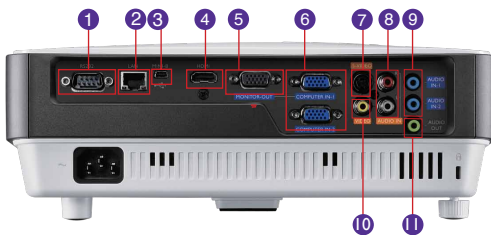

Input and Output Terminals

1 RS-232 (DB-9pin)	7 S-Video
2 LAN (RJ45)	8 Audio L/R In (RCA)
3 USB (Type Mini B)	9 Audio In 1 / Audio In 2
4 HDMI	10 Video
5 Monitor Out	11 Audio Out
6 Computer-1/ Computer-2	

Specifications

Projection System	DLP
Native Resolution	XGA(1024 x 768)
Brightness	3000 ANSI lumens
Contrast Ratio	13000 : 1
Display Color	1.07 Billion Colors
Lens	F=2.54-2.73, f=18.18-21.84mm
Aspect Ratio	Native 4:3 (5 aspect ratio selectable)
Throw Ratio	1.64-1.97 (60" @ 2m)
Image Size (Diagonal)	37" to 300"
Zoom Ratio	1.2:1
Lamp Type	210 W
Lamp (Nor/Eco Mode)*	4500/6000/6500 hours
Keystone Adjustment	ID, Vertical +/- 40 degrees
Projection Offset	110%±5%
Resolution Support	VGA (640 x 480) to UXGA (1600 x 1200)
Horizontal Frequency	15K~102KHz
Vertical Scan Rate	23~120Hz
HDTV Compatibility	480i, 480p, 576i, 576p, 720p, 1080i, 1080p
Video Compatibility	NTSC, PAL, SECAM
Interface	Computer in (D-sub 15pin) x 2 (Share with component) Monitor out (D-sub 15pin) x 1 Composite Video in (RCA) x 1 S-Video in (Mini DIN 4pin) x 1 HDMI x 1 Audio in (Mini Jack) x 2 Audio in (L/R) x 1 Audio out (Mini Jack) x 1 Speaker 10W x 1 USB (Type Mini B) x 1 (Download & Page up/down) Rj45 x 1 (LAN control) RS232 (DB-9pin) x 1 IR Receiver x 2 (Front + rear)
Dimensions(W x H x D)	287.3 x 114.4 x 232.6 mm
Weight	2.4 kg (5.28lbs)
Power Supply	AC 100 to 240 V, 50/60 Hz
Power Consumption	306W (Typical), Standby<0.5W
Audible Noise	33/28 dBA (Normal/Economic mode)
On-Screen Display Languages	Arabic/Bulgarian/ Croatian/ Czech/ Danish/ Dutch/ English/ Finnish/ French/ German/ Greek/ Hindi/ Hungarian/ Italian/ Indonesian/ Japanese/ Korean/ Norwegian/ Polish/ Portuguese/ Romanian/ Russian/ Simplified Chinese/Spanish/ Swedish/ Turkish/ Thai/ Traditional Chinese (28 Languages)
Picture Modes	Dynamic/Presentation/sRGB/Cinema/(3D)/User 1/User 2
Accessories (Standard)	Lens Cover, Remote Control w/ Battery, Power Cord (by region) User Manual CD, Quick Start Guide, Warranty Card (by region) VGA(D-sub 15pin) Cable
Accessories (Optional)	Presentation Plus 5J.J9301.001 Spare Lamp Kit 5J.J6V05.001 Ceiling Mount 5J.J4N10.001 3D Glasses 5J.J7K25.001 Carry bag 5J.J3T09.001
Limited Warranty	3-Year Parts/Labor; 1-Year or 2000 hours of lamp life

*Lamp life results will vary depending on environmental conditions and usage. Actual product's features and specifications are subject to change without notice.

MX703 02-08-13-BQca

BenQ Canada Corp.
Tel: (416) 363-2367 www.BenQ.ca

BenQ is a registered trademark of BenQ Corp. DLP is a registered trademark of Texas Instruments. All rights reserved. Product names, logos, brands, and other trademarks featured or referred to in this materials are the property of their respective trademark holders. Specifications subject to change without notice.

Enjoyment Matters