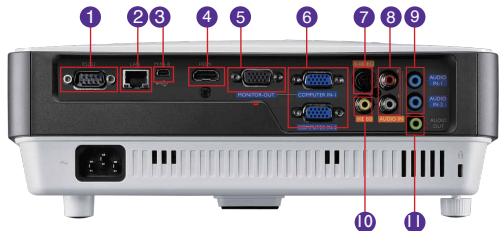

DIGITAL PROJECTOR | MX701

Features

- Native XGA (1024x768) Resolution
- 2700 ANSI Lumens, 10000:1 Contrast Ratio
- 10W Speaker, HDMI x1, Eco Blank,
- LAN Control, Instant Restart, Teaching Template
- DLP 3D Ready, Long Lamp Life

Input and Output Terminals

- | | |
|--------------------------|---------------------------|
| 1 RS-232 (DB-9pin) | 7 S-Video |
| 2 LAN (RJ45) | 8 Audio L/R In (RCA) |
| 3 USB (Type Mini B) | 9 Audio In 1 / Audio In 2 |
| 4 HDMI | 10 Video |
| 5 Monitor Out | 11 Audio Out |
| 6 Computer-1/ Computer-2 | |