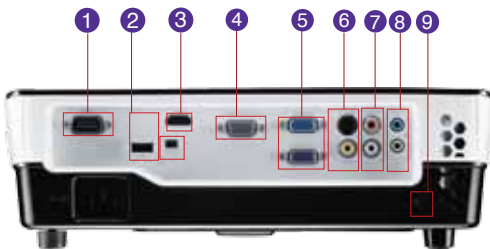

Back

① RS-232 x1	⑥ S-Video / Video x1
② USB Type A & Mini-B	⑦ Audio R/L x1
③ HDMI x1	⑧ Audio In & Out x1
④ RGB Output x1	⑨ Kensington Lock
⑤ RGB In/Component x2	

BenQ Canada Corp.
Tel: (416) 363-2367 • www.BenQ.ca

MX660P_DM_BQCA_6/11

BenQ
Enjoyment Matters