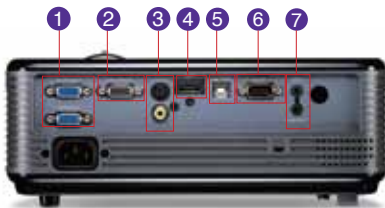

- 1 RGB In/Component x2
- 2 RGB Out x1
- 3 S-Video / Video
- 4 HDMI x1
- 5 USB Mini-B x1
- 6 RS-232 x1
- 7 Audio In/Out

Specifications

Native Resolution	WXGA (1280 x 800)
Brightness	2800 ANSI Lumens
Contrast Ratio	4000:1 (Full on/Full off)
Keystone	Manual Vertical +/- 40 Degree
Aspect Ratio	16:10 Native. 5 Aspect Ratio Selectable
Color	Full 1.07 Billion colors palette
Lens	F = 2.55 to 3.06, f=21~25.6mm
Zoom Ratio	Manual Zoom, 1.20:1
Image Size (Diagonal)	32" - 300"
Throw Ratio	1.41 - 1.69 (65.9" @ 6.5 feet)
Lamp Life	190W, 4500/6000 hours (Normal/Eco-Mode)
PC Compatibility	VGA (640 x 480) to UXGA (1600 x 1200)
HDTV Compatibility	480i, 480p, 576i, 576p, 720p, 1080i, 1080p
Video Compatibility	NTSC, PAL, SECAM
Horizontal Frequency	31-90 kHz
Vertical Scan Rate	50-120 Hz
Input Terminals PC/AV	Analog RGB/Component: D-Sub 15 Pin x2 HDMI (v1.3) x1 USB (Type mini B) x1 (Display) S-Video: Mini Din 4 Pin x1 Composite Video: RCA x1 Stereo Mini-Jack x1
Output Terminals PC/AV	Analog RGB: D-Sub 15 Pin x1 Variable Audio Out: Stereo Mini-Jack x1 Speaker: 2W Speaker x1
Control Terminals	RS-232 9 Pin x1 (Male) USB Type B (Page Up/Down)
Dimensions (W x H x D)	10.4" x 3.9" x 8.3"
Weight	5.1 lbs (2.3kg)
Power Suply	100 to 240 VAC, 50/60 Hz
Power Consumption	245W (Typical), Standby <1W
Noise Level	27/25 dBA (Normal/Eco-Mode)
Display Languages	Bulgarian/Croatian/Czech/Danish/Dutch/English/Finnish/ French/German/Hungarian/Italian/Japanese/Korean/ Norwegian/Polish/Romanian/Russian/Simplified Chinese/ Spanish/Swedish/Turkish/Thai/Traditional Chinese
Picture Mode	Dynamic Mode/Presentation Mode/sRGB Mode/Cinema Mode/ User 1 Mode/ User 2 Mode
Functions	3D-Ready/Panel Key Lock/ "Q" Hot Key for FAQ/Security Password/Quick Cooling/Digital Zoom 2x/Quick Auto Search/ High Altitude Mode/Closed Captioning/3D Color Management/ Variable Audio Out
Accessories (Standard)	Quick Start Guide/User Manual (CD)/Remote Control/Power Cord/VGA Cable
Accessories (Optional)	Presentation Plus/Spare Lamp Kit/Carrying Case
Lamp P/N	5J.J3S05.001
Limited Warranty	1-Year Parts & Labor / 1-Year or 2000 hours of lamp life

MW512_DM_BQca_3/11

BenQ Canada Corp.

Tel: (416) 363-2367 www.BenQ.ca

BenQ
Enjoyment Matters