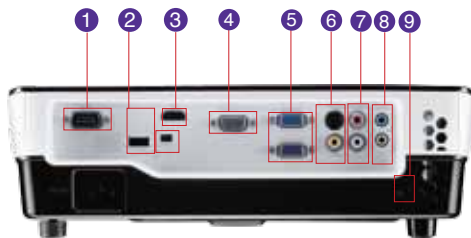

Top / Front View

Top

Front

Input and Output Terminals

Back

- | | |
|-----------------------|-------------------|
| ① RS-232 x1 | ⑥ S-Video / Video |
| ② USB Type A/Mini B | ⑦ Audio R/L |
| ③ HDMI x1 | ⑧ Audio In/Out |
| ④ RGB Out x1 | ⑨ Kensington Lock |
| ⑤ RGB In/Component x2 | |