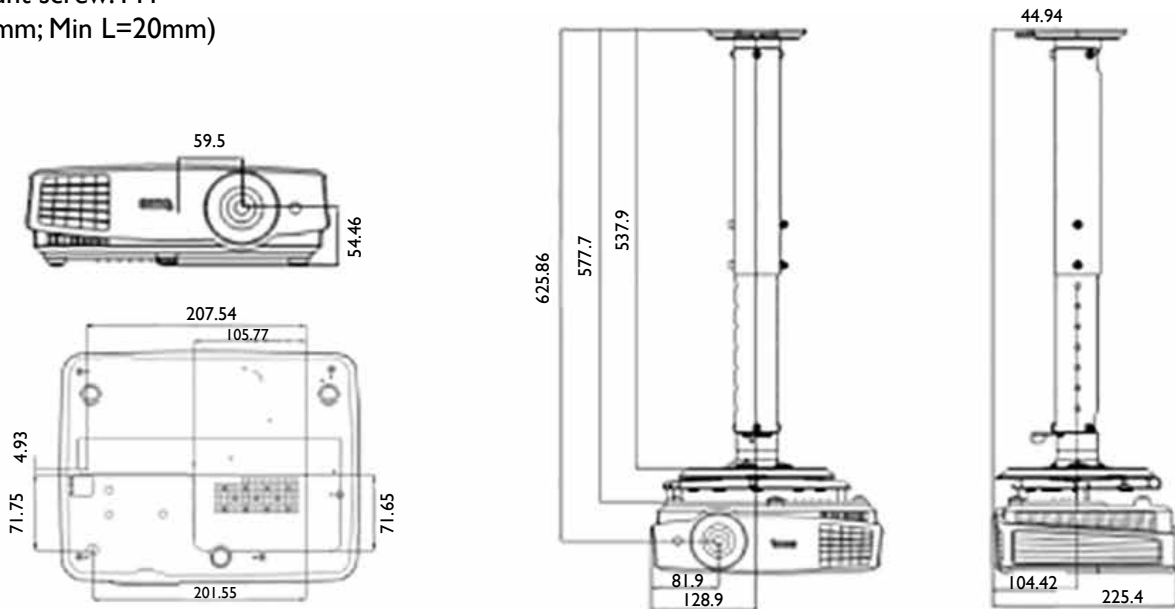

Because it matters

MS524 Digital Projector

Distance Chart

The screen aspect ratio is 4:3 and the projected picture is in a 4:3 aspect ratio

Screen Size				Distance from screen (mm)			Vertical offset (mm)
Diagonal		W (mm)	H (mm)	Min length Max zoom	Average	Min length Max zoom	
Inch	mm						
30	762	610	457	1132	1189	1245	46
40	1016	813	610	1509	1585	1660	61
50	1270	1016	762	1887	1981	2075	76
60	1524	1219	914	2264	2377	2491	91
80	2032	1626	1219	3019	3170	3321	122
100	2540	2032	1524	3774	3962	4151	152
120	3048	2438	1829	4528	4755	4981	183
150	3810	3048	2286	5660	5943	6226	229
200	5080	4064	3048	7547	7925	8302	305
250	6350	5080	3810	9434	9906	10377	381
300	7620	6096	4572	11321	11887	12453	457

Ceiling Mount Chart

Ceiling Mount screw: M4
(Max L=25mm; Min L=20mm)

Units: mm

Dimensions

Because it matters