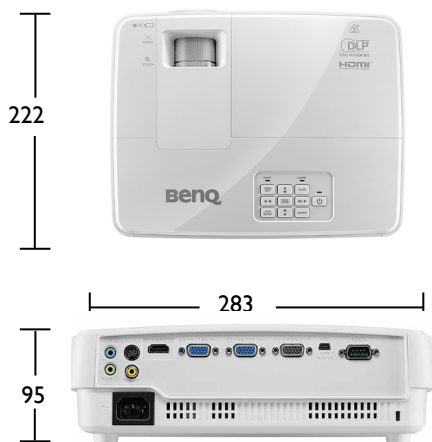

Input and Output Terminals

- | | |
|------------------------------|-----------------------------|
| 1 Audio In & Out (Mini Jack) | 6 Computer-2 (D-sub 15pin) |
| 2 S-Video (Mini DIN 4-pin) | 7 Monitor Out (D-sub 15pin) |
| 3 Composite Video in (RCA) | 8 USB (Type mini-B) |
| 4 HDMI | 9 RS232 (DB-9pin) |
| 5 Computer-1 (D-sub 15pin) | |

Because it matters

MS524 Digital Projector

Distance Chart

The screen aspect ratio is 4:3 and the projected picture is in a 4:3 aspect ratio

Screen Size				Distance from screen (mm)			Vertical offset (mm)
Diagonal		W (mm)	H (mm)	Min length Max zoom	Average	Min length Max zoom	
Inch	mm						
30	762	610	457	1132	1189	1245	46
40	1016	813	610	1509	1585	1660	61
50	1270	1016	762	1887	1981	2075	76
60	1524	1219	914	2264	2377	2491	91
80	2032	1626	1219	3019	3170	3321	122
100	2540	2032	1524	3774	3962	4151	152
120	3048	2438	1829	4528	4755	4981	183
150	3810	3048	2286	5660	5943	6226	229
200	5080	4064	3048	7547	7925	8302	305
250	6350	5080	3810	9434	9906	10377	381
300	7620	6096	4572	11321	11887	12453	457

Ceiling Mount Chart

Ceiling Mount screw: M4
(Max L=25mm; Min L=20mm)

Units: mm

Dimensions

Because it matters