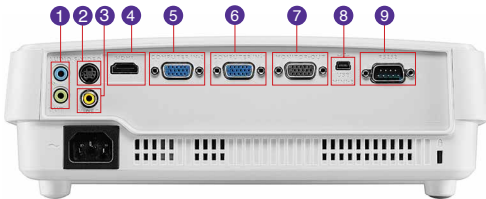

DIGITAL
PROJECTOR

MS524

Features

- Native SVGA Resolution (800x600)
- 3,200 ANSI Lumens; 13,000:1 Contrast Ratio
- SmartEco™ Power Saving Technology
- Up to 10,000 Hours Long Lamp Life
- <0.5W Standby Mode & HDMI
- Full 3D Ready

Input and Output Terminals

- | | |
|------------------------------|-----------------------------|
| 1 Audio In & Out (Mini Jack) | 6 Computer-2 (D-sub 15pin) |
| 2 S-Video (Mini DIN 4-pin) | 7 Monitor Out (D-sub 15pin) |
| 3 Composite Video in (RCA) | 8 USB (Type mini-B) |
| 4 HDMI | 9 RS232 (DB-9pin) |
| 5 Computer-1 (D-sub 15pin) | |