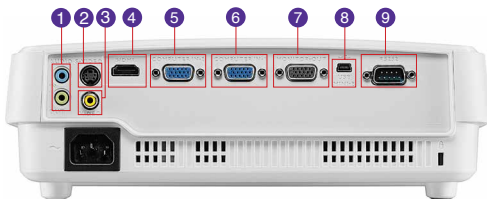

DIGITAL
PROJECTOR

MS514H

Features

- Native SVGA Resolution (800x600)
- 3,200 ANSI Lumens; 13,000:1 Contrast Ratio
- SmartEco™ Power Saving Technology
- Up to 10,000 Hours Long Lamp Life
- <0.5W Standby Mode & HDMI
- Full 3D Ready

Input and Output Terminals

- | | |
|------------------------------|-----------------------------|
| 1 Audio In & Out (Mini Jack) | 6 Computer-2 (D-sub 15pin) |
| 2 S-Video (Mini DIN 4-pin) | 7 Monitor Out (D-sub 15pin) |
| 3 Composite Video in (RCA) | 8 USB (Type mini-B) |
| 4 HDMI | 9 RS232 (DB-9pin) |
| 5 Computer-1 (D-sub 15pin) | |