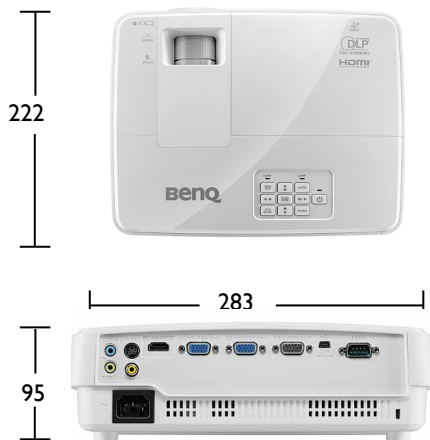

Input and Output Terminals

- | | |
|------------------------------|-----------------------------|
| 1 Audio In & Out (Mini Jack) | 6 Computer-2 (D-sub 15pin) |
| 2 S-Video (Mini DIN 4-pin) | 7 Monitor Out (D-sub 15pin) |
| 3 Composite Video in (RCA) | 8 USB (Type mini-B) |
| 4 HDMI | 9 RS232 (DB-9pin) |
| 5 Computer-1 (D-sub 15pin) | |

Because it matters

MS514H Digital Projector

Distance Chart

The screen aspect ratio is 4:3 and the projected picture is in a 4:3 aspect ratio

Screen Size				Distance from screen (mm)			Vertical offset (mm)
Diagonal		W (mm)	H (mm)	Min length Max zoom	Average	Min length Max zoom	
Inch	mm						
30	762	610	457	1132	1189	1245	46
40	1016	813	610	1509	1585	1660	61
50	1270	1016	762	1887	1981	2075	76
60	1524	1219	914	2264	2377	2491	91
80	2032	1626	1219	3019	3170	3321	122
100	2540	2032	1524	3774	3962	4151	152
120	3048	2438	1829	4528	4755	4981	183
150	3810	3048	2286	5660	5943	6226	229
200	5080	4064	3048	7547	7925	8302	305
250	6350	5080	3810	9434	9906	10377	381
300	7620	6096	4572	11321	11887	12453	457

Ceiling Mount Chart

Ceiling Mount screw: M4
(Max L=25mm; Min L=20mm)

Units: mm

Dimensions

Because it matters