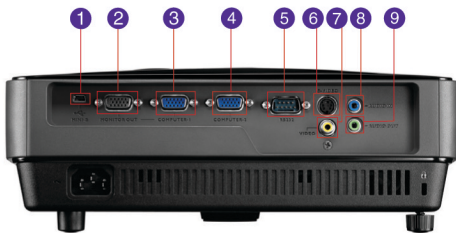

Input and Output Terminals

1 USB (Mini-B)	6 S-Video (Mini DIN 4-pin)
2 Monitor Out (D-sub 15pin)	7 Video Out (RCA Jack)
3 Computer-1 (D-sub 15pin)	8 Audio In (Mini Jack)
4 Computer-2 (D-sub 15pin)	9 Audio Out (Mini Jack)
5 RS232 (DB-9pin)	

*Lamp life results will vary depending on environmental conditions and usage. Actual product's features and specifications are subject to change without notice.

MS500 6-6-11-US

BenQ Canada Corp.

Tel: (416) 363-2367 www.BenQ.ca

BenQ is a registered trademark of BenQ Corp. DLP is a registered trademark of Texas Instruments. All rights reserved. Corporate and trademarks are the property of their respective companies. Specifications subject to change without notice.

Enjoyment Matters