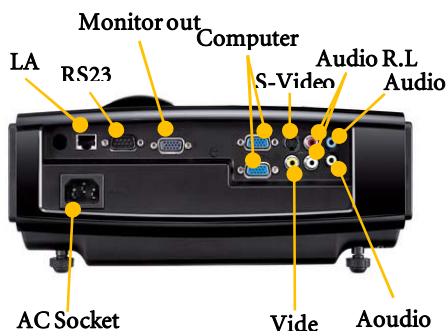

BenQ Digital Projector

MP772 ST

HIGHLIGHTS

- Short Throw (0.6 Throw Ratio)
- Filter Free Design
- No Color Decay
- Crestron LAN Control
- 2500 ANSI Lumens
- XGA Native Resolution
- BrilliantColor™
- 3D Color Management
- VIDI™
- 6 Segments Color Wheel
- Keystone ± 30 Degree
- 5W x 2 Speakers
- Variable Audio Out
- Closed Captioning