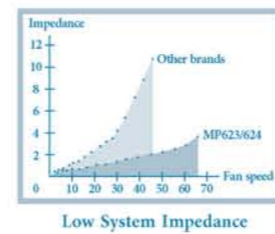

## Low-Obstruction Ventilation Design

We've designed for a smoother flow of air through the MP623/624. This lowers heat and allows exhaust fans to run at lower speeds for lower noise.

Focus on the presentations. Free from noises!