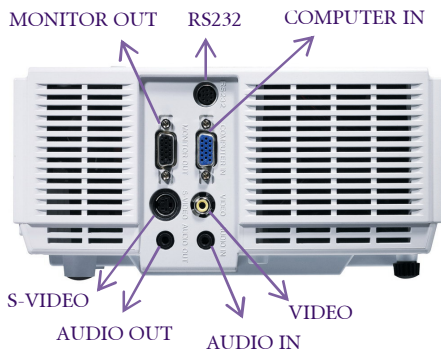

Projection System	DLP™ technology by Texas Instruments®	
Panel	XGA 2xLVDS DMD™ x 1	
Native Resolution	XGA (1024 x 768)	
Brightness	2000 ANSI lumens	
Contrast Ratio	1600:1 (Full on/Full off)	
Aspect Ratio	4:3 Native, 16:9 Selectable	
Color	Full 16.7 million color palette	
Lens	F=2.51 to 2.69, f=21.95 ~ 24.18 mm	
Zoom Ratio	Manual Zoom, 1.10:1	
Image Size (Diagonal)	30" to 300"	
Throw Ratio	1.97 ~ 2.16	
Lamp	180W, 3500/4000 hours (Normal/Economic mode)	
Computer Compatibility	VGA(640 x 480) to SXGA(1280 x 1024)	
HDTV Compatibility	480i, 480p, 576i, 576p, 720p, 1080i	
Video Compatibility	NTSC, PAL, SECAM	
Horizontal Frequency	31-79 kHz	
Vertical Scan Rate	50-85 Hz	
Input Terminals	PC	Analog RGB: D-sub 15 pin x 1
		Component Video: D-sub 15 pin (Shared with Analog RGB connector)
		S-Video: Mini Din 4 pin x 1
		Composite Video: RCA x 1
	Audio	Stereo mini jack x 1
Output Terminal	PC	D-sub (15 pin) X 1
	Audio	Stereo mini jack x 1 2 Watt Speaker x 1
Control Terminal	Serial Connector : RS232 (8 pin Mini Din) x 1	
Dimensions(W x H x D)	273 x 108 x 215 mm (10.7 x 4.25 x 8.46 inches)	
Weight	2.4 kg (5.3 lbs)	
Power Supply	90-240V AC 50-60 Hz	
Power Consumption	240W	
Audible Noise	34/32 dB (Normal/Economic mode)	
On-Screen Display Languages	English/ French/ German/ Italian/ Spanish/ Russian/ Traditional Chinese/ Simplified Chinese/ Japanese/ Korean/ Swedish/ Dutch/ Turkish/ Czech/ Portuguese / Thai/ Polish	
	<b>PC Input:</b>	<b>A/V Input:</b>
Picture Modes	PC Mode	PC Mode
	Movie Mode	Movie Mode
	sRGB Mode	sRGB Mode
	User Mode	User Mode
	White Board Mode	
	Black Board Mode	
	Green Board Mode	
Functions	Brilliant Color	Wall Color Correction
	Standby D-Sub Output	Blank
	Auto Source (Auto Search)	Security Password
	Resolution Reminder	High Altitude Mode
	11 Sets of Picture Mode	Freeze
	Power Saving (Auto off)	Lamp Care
Accessories (Standard)	Quick Start Guide	Remote Control
	Manual CD	Batteries for R/C
	Power Cord	VGA Cable
Accessories (Optional)	Ceiling Mounting Kit	Spare Lamp Kit
	Presentation Plus	Soft Carry Case