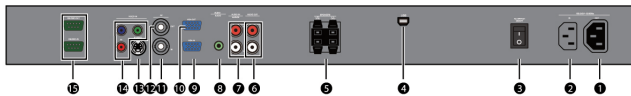

Infrared 2 Points Touch Technology

Pair the IL650 with Windows® 8 / Windows® 7 and watch the infrared touch technology work its magic turning the displayed image or spreadsheet figure into a multi-touch screen. Trainer or speaker can invite audiences to come up to the board for a quick contest and trial.

Ambient Light Sensor

The IL650 is built with an ambient light sensor to detect the amount of ambient lighting in its surrounding and adjust the display setting accordingly without user intervention. This means the audience can always enjoy optimal picture quality in office and classroom.

Integrated Speaker

To help professional elites gain the competitive edge by enriching their meeting with multimedia resources, BenQ has built 12W speakers into the IL650. The use of videos, music and sound effects make every presentation more engaging and effective.

- 1 AC OUT
- 2 AC IN
- 3 AC SWITCH ON/OFF
- 4 USB
- 5 SPEAKERS (R/L)
  (IL650 not available)
- 6 AUDIO OUT (R/L)

- 7 AUDIO IN (AUDIO2)
- 8 AUDIO IN (AUDIO1)
- 9 VGA IN
- 10 VGA OUT
- 11 AV IN
- 12 AV OUT
- 13 VIDEO IN (S-VIDEO)
- 14 VIDEO IN (YPbPr)
- 15 RS232C IN / OUT
- 16 DVI-IN
- 17 HDMI
- 18 DISPLAY PORT
- 19 RJ-45

Specifications

Panel	LCD Size	65"
	Light Source	Edge LED
	Active Area (mm)	1428.48 (H) x 803.52 (V)
	Resolution	FHD 1920 x 1080 (pixels)
	Aspect Ratio	16:9
	Brightness	360 nits (typ.)
	Contrast Ratio	4000:1 (typ.)
	Response Time (ms)	8ms (typ.)
	Pixel Pitch	0.744 (H) x 0.744 (W) mm
	Frame Rate	60 Hz
	Viewing Angle	178 degree (H) / 178 degree (V)
	Light Life	50,000 hrs (typ.)
	Color gamut (x% NTSC)	72%
	Panel Bit	10 bit (8bit+FRC), 1073.7M
Power	Voltage	100 V ~ 240 V, 50 Hz / 60 Hz
	Maximum (Watt)	<265W
	Typical (Watt)	221W
	Standby (Watt)	<0.5W (only VGA wake-up)
Touch	Power Off (Watt)	<0.5W
	Touch points	2 points simultaneously
	OS supported	WinXP, Win7, Win8, Mac 10.4~10.10, Linux: Kernel 3.9.2
Glass Environment	Touch Driver Free	separated driver needed for Mac and Linux
	Tempered glass	8H
Audio	Operation Temp (dC)	0°C ~ 40°C
	Storage Temp (dC)	-20°C ~ 60°C
	Storage Humidity	10% ~ 90% RH
	Operating Humidity	10% ~ 80% RH
	Display Orientation	Portrait / Landscape
	Usage (hrs/days)	24 hours / 7 days
AC Power	Audio Input (L/R, RCA)	x1
	Audio Output (L/R, RCA)	x1
	Internal Spk	12W x 2
I/O	Line in (3.5mm)	x1
	Power (AC) Input	x1
	Power (AC) Output	x1
	Power switch	x1
Control	VGA In	x1
	VGA Output	x1 (3x3 Daisy Chain)
	DVI-D Input	x1
	HDMI Input	x1
	Composite video In (BNC)	x1
	Composite video Out (BNC)	x1
	Component In (RCA)	x1
	S-Video In	x1
	Display Port Input	x1
	RS232 Input	x1
	RS232 Output	x1
	RJ45 Port	x1
	FW Update	RS232/LAN
ME	Weight (without / with packing)	63 / 75 kg
	Dimension (WxHxD)	1520.4x882x107.1mm
	Bezel Width (T/B/L/R)	36.9/36.9/43.9/43.9 mm
Language	Wall Mounting	400 x 400mm (4 Holes), VESA
	OSD	EN/EF/SP/EP/CN/TC
Accessory	Remote Controller	x1
	PWR Cord	1.8 meter
	VGA Cable	x1
	Quick start guide	x1
	USB Cable (1.8M) for Touch (A-B)	x1
	Touch Pen (Stylus)	Yes (2pcs)
	UPC code	8400460-2702-5
BenQ Part Number	9H.F0GPQ.NA2	
Software Compatible	Multiple display administrator	Yes
Warranty	Warranty	3-Year
Features	Image Setting, VGA Daisy Chain, RS232 Control Daisy Chain, ID Setting, Sharpness Enhancement, Proof of Image Retention, Dimming Control (Adaptive Contrast), Picture in Picture (PIP), Picture by Picture (PBP), HDMI-HDCP, Scheduling, Ambient Light Sensor, Internal Temperature Sensor, CEC Control	

BenQ Canada Corp.

Tel: (416) 363-2367 www.BenQ.ca

BenQ is a registered trademark of BenQ Corp. All rights reserved. Product names, logos, brands, and other trademarks featured or referred to in the material are the property of their respective trademark holders. Specifications subject to change without notice.

IL650 041315-BQca

BenQ

Because it matters