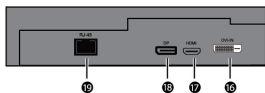

Infrared 2 Points Touch Technology

Pair the IL650 with Windows® 8 / Windows® 7 and watch the infrared touch technology work its magic turning the displayed image or spreadsheet figure into a multi-touch screen. Trainer or speaker can invite audiences to come up to the board for a quick contest and trial.

Ambient Light Sensor

The IL650 is built with an ambient light sensor to detect the amount of ambient lighting in its surrounding and adjust the display setting accordingly without user intervention. This means the audience can always enjoy optimal picture quality in office and classroom.

Integrated Speaker

To help professional elites gain the competitive edge by enriching their meeting with multimedia resources, BenQ has built 12W speakers into the IL650. The use of videos, music and sound effects make every presentation more engaging and effective.

- 1 AC OUT
- 2 AC IN
- 3 AC SWITCH ON/OFF
- 4 USB
- 5 SPEAKERS (R/L)
  (IL650 not available)
- 6 AUDIO OUT (R/L)

- 7 AUDIO IN (AUDIO2)
- 8 AUDIO IN (AUDIO1)
- 9 VGA IN
- 10 VGA OUT
- 11 AV IN
- 12 AV OUT
- 13 VIDEO IN (S-VIDEO)
- 14 VIDEO IN (YPbPr)
- 15 RS232C IN / OUT
- 16 DVI-IN
- 17 HDMI
- 18 DISPLAY PORT
- 19 RJ-45