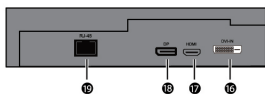

Infrared 6 Points Touch Technology

Pair the IL420 with Windows® 8 / Windows® 7 and watch the infrared touch technology work its magic turning the displayed image or spreadsheet figure into a multi-touch screen. Trainer or speaker can invite audiences to come up to the board for a quick contest and trial.

Ambient Light Sensor

The IL420 is built with an ambient light sensor to detect the amount of ambient lighting in its surrounding and adjust the display setting accordingly without user intervention. This means the audience can always enjoy optimal picture quality in office and classroom.

Integrated Speaker

To help professional elites gain the competitive edge by enriching their meeting with multimedia resources, BenQ has built 12W speakers into the IL420. The use of videos, music and sound effects make every presentation more engaging and effective.

- 1 AC OUT
- 2 AC IN
- 3 AC SWITCH ON/OFF
- 4 USB
- 5 SPEAKERS (R/L)
  (IL650 not available)
- 6 AUDIO OUT (R/L)

- 7 AUDIO IN (AUDIO2)
- 8 AUDIO IN (AUDIO1)
- 9 VGA IN
- 10 VGA OUT
- 11 AV IN
- 12 AV OUT
- 13 VIDEO IN (S-VIDEO)
- 14 VIDEO IN (YPbPr)
- 15 RS232C IN/OUT
- 16 DVI-IN
- 17 HDMI
- 18 DISPLAY PORT
- 19 RJ-45