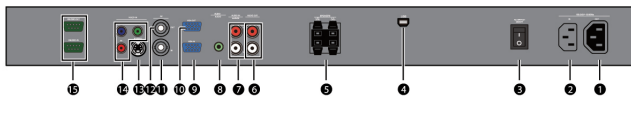

IL420 | Interactive Flat Panel

Highlights

Interactive displays have become one of the most powerful office tools today, replacing traditional meetings and trainings with a new style of business communication that's proven to enhance meeting efficiency, training effectiveness, collaborative discussion, and team building. A winning solution for your business, the BenQ Interactive Flat Panel IL420 combines the power of infrared touch panel and multimedia connectivity to maximize your presentations. Designed with safety and flexibility in mind, the IL420 is easy and simple to install in any office setting using a VESA wall mount.

Infrared 6 Points Touch Technology

Pair the IL420 with Windows® 8 / Windows® 7 and watch the infrared touch technology work its magic turning the displayed image or spreadsheet figure into a multi-touch screen. Trainer or speaker can invite audiences to come up to the board for a quick contest and trial.

Integrated Speaker

To help professional elites gain the competitive edge by enriching their meeting with multimedia resources, BenQ has built 12W speakers into the IL420. The use of videos, music and sound effects make every presentation more engaging and effective.