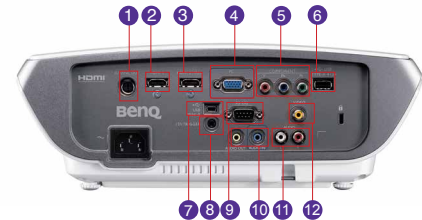

Accessories (Standard)	Lens Cover, Remote Control w/ Battery, Power Cord, User Manual CD, Quick Start Guide, Warranty Card
------------------------	---

Accessories (Optional)	Spare Lamp Kit P/N: 5J.JD305.001 3D Glasses_DGD5 P/N: 5J.J9H25.001 Ceiling mount kit CM00G3 P/N: 5J.JAM10.001 Wireless FHD Kit WDP01 P/N: 5J.J9H28.A02
------------------------	---

INPUT / OUTPUT TERMINALS

- 1 3D sync out
- 2 HDMI-1
- 3 HDMI-2 / MHL
- 4 Computer (D-sub 15pin)
- 5 Composite video in (RCA)
- 6 USB (Type mini-A)
- 7 USB (Type mini-B)
- 8 DC 12V Trigger
- 9 RS232 (DB-9pin)
- 10 Audio In & Out (Mini Jack)
- 11 Audio L/R in (RCA)
- 12 Composite Video in (RCA)