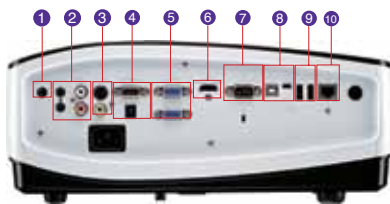

DESIGNED FOR EDUCATION | **MP780ST** + PointDraw™ Pen
 Future Proof • Excellent Image Quality • Affordable

PointDraw™ Interactive Pen

Top / Front-Left View

Front-Left

Input and Output Terminals

- | | |
|--------------------------|--------------------------------|
| 1 Audio-Out x1 | 6 HDMI x1 |
| 2 Audio-In & MIC-In | 7 RS-232 x1 |
| 3 S-Video/Video | 8 USB Type B & Mini B |
| 4 RGB Output/12V Trigger | 9 USB Type A x2 |
| 5 RGB Input/Component X2 | 10 RJ45 x1 (Control & Display) |