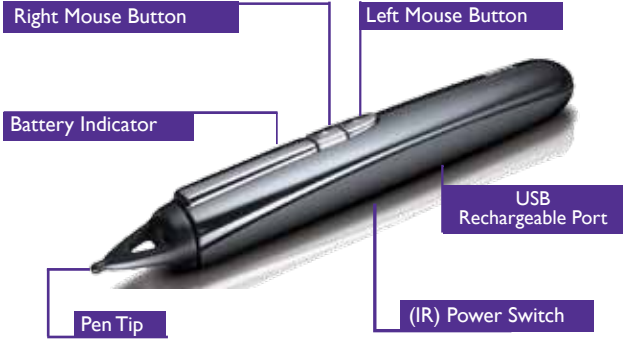

DESIGNED FOR EDUCATION | **MP780ST** + PointDraw™ Pen
 Future Proof • Excellent Image Quality • Affordable

PointDraw™ Interactive Pen

Top / Front-Left View

Front-Left

Input and Output Terminals

- | | |
|--------------------------|--------------------------------|
| 1 Audio-Out x1 | 6 HDMI x1 |
| 2 Audio-In & MIC-In | 7 RS-232 x1 |
| 3 S-Video/Video | 8 USB Type B & Mini B |
| 4 RGB Output/12V Trigger | 9 USB Type A x2 |
| 5 RGB Input/Component X2 | 10 RJ45 x1 (Control & Display) |